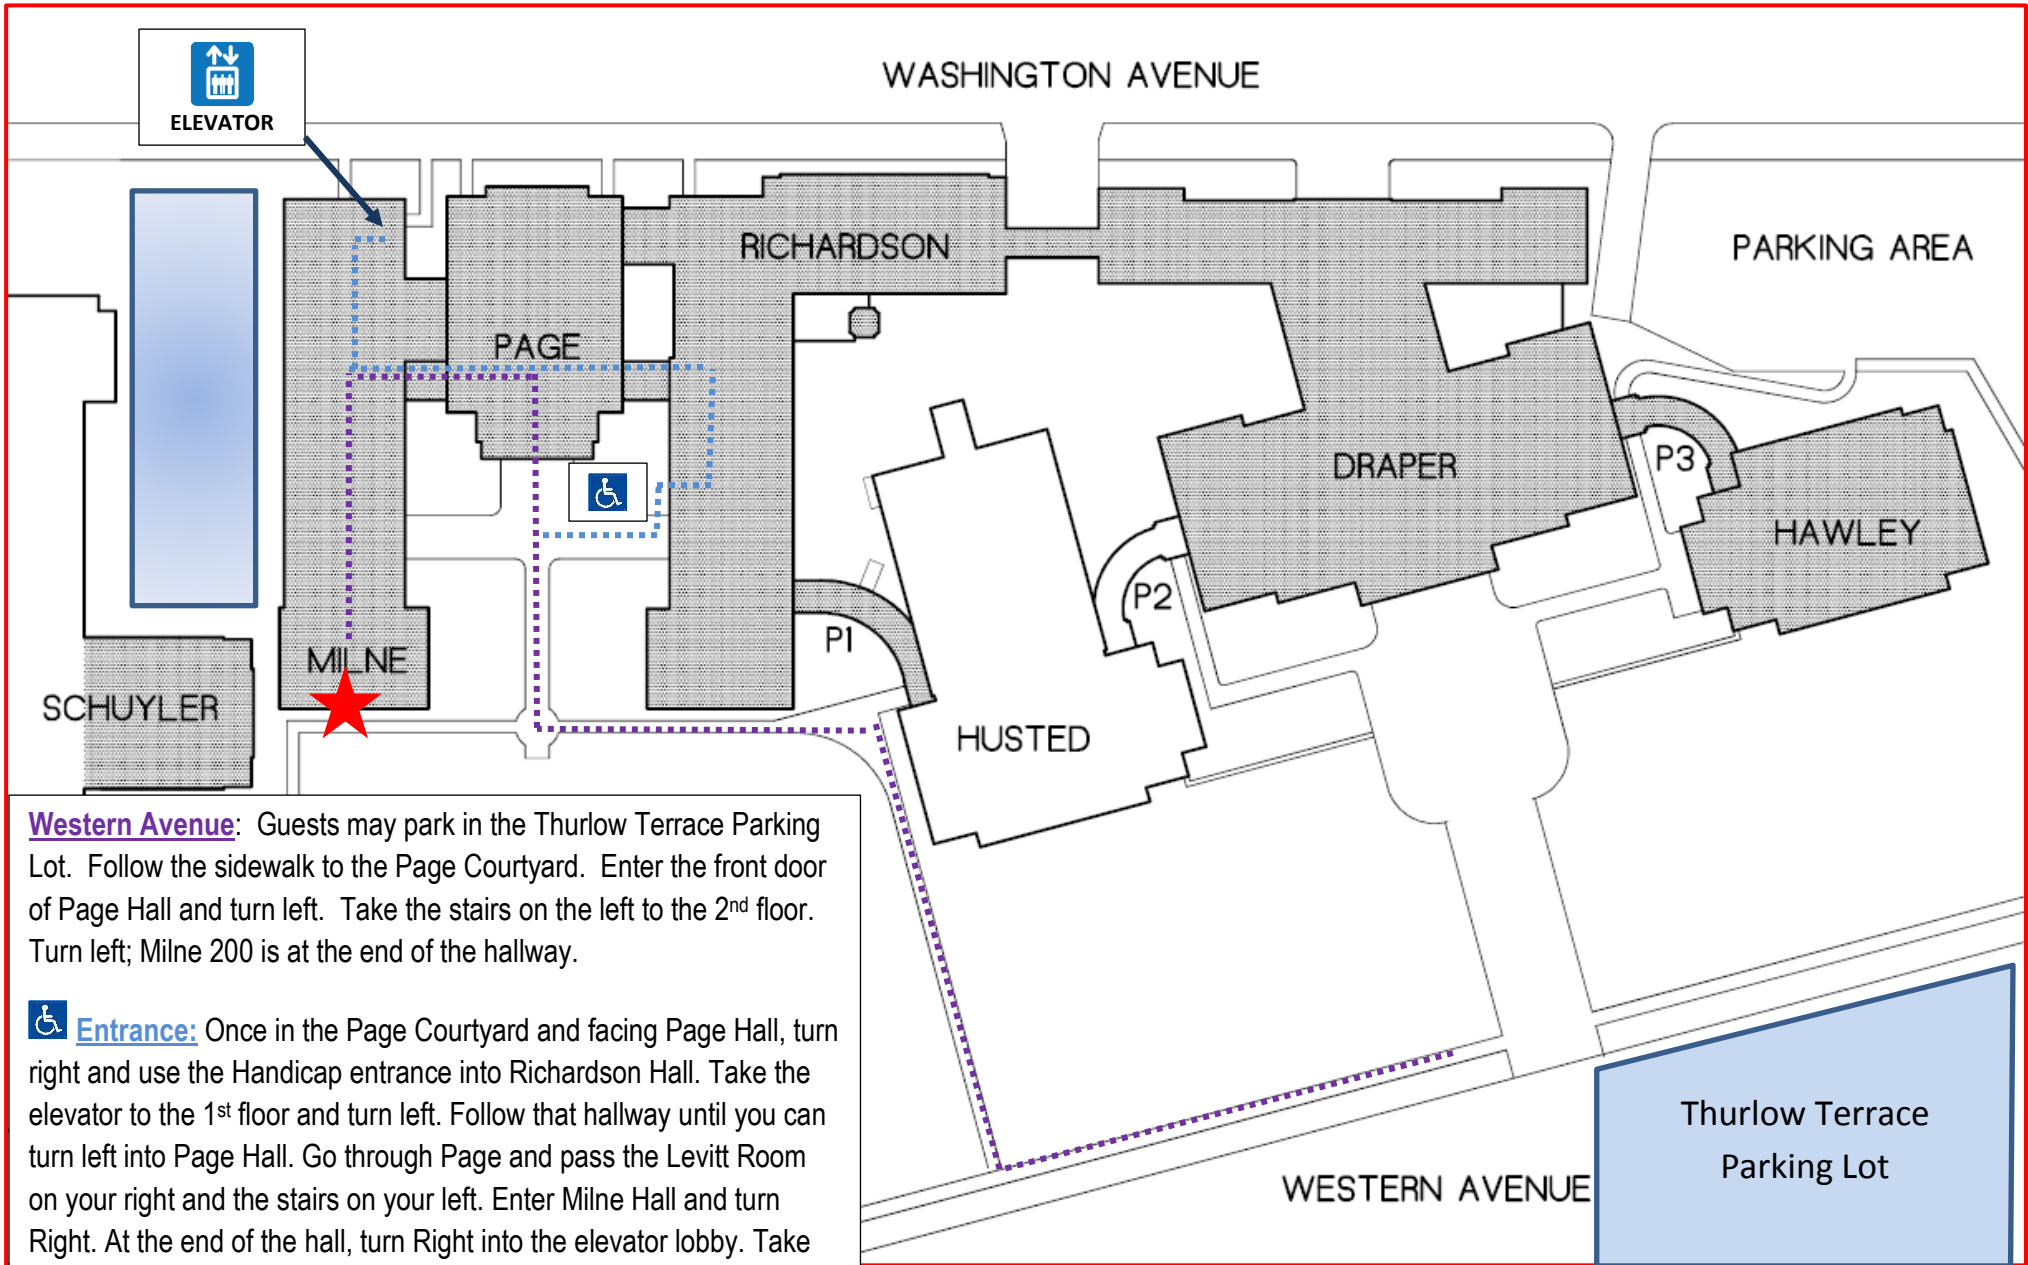

UNIVERSITY AT ALBANY DOWNTOWN CAMPUS
NTIR CONFERENCE, MARCH 23RD 2018, MILNE 200

Western Avenue: Guests may park in the Thurlow Terrace Parking Lot. Follow the sidewalk to the Page Courtyard. Enter the front door of Page Hall and turn left. Take the stairs on the left to the 2nd floor. Turn left; Milne 200 is at the end of the hallway.

Entrance: Once in the Page Courtyard and facing Page Hall, turn right and use the Handicap entrance into Richardson Hall. Take the elevator to the 1st floor and turn left. Follow that hallway until you can turn left into Page Hall. Go through Page and pass the Levitt Room on your right and the stairs on your left. Enter Milne Hall and turn Right. At the end of the hall, turn Right into the elevator lobby. Take elevator to the second floor. Take a right out of the elevator and a right into the hallway. Milne 200 is at the end of the hall.