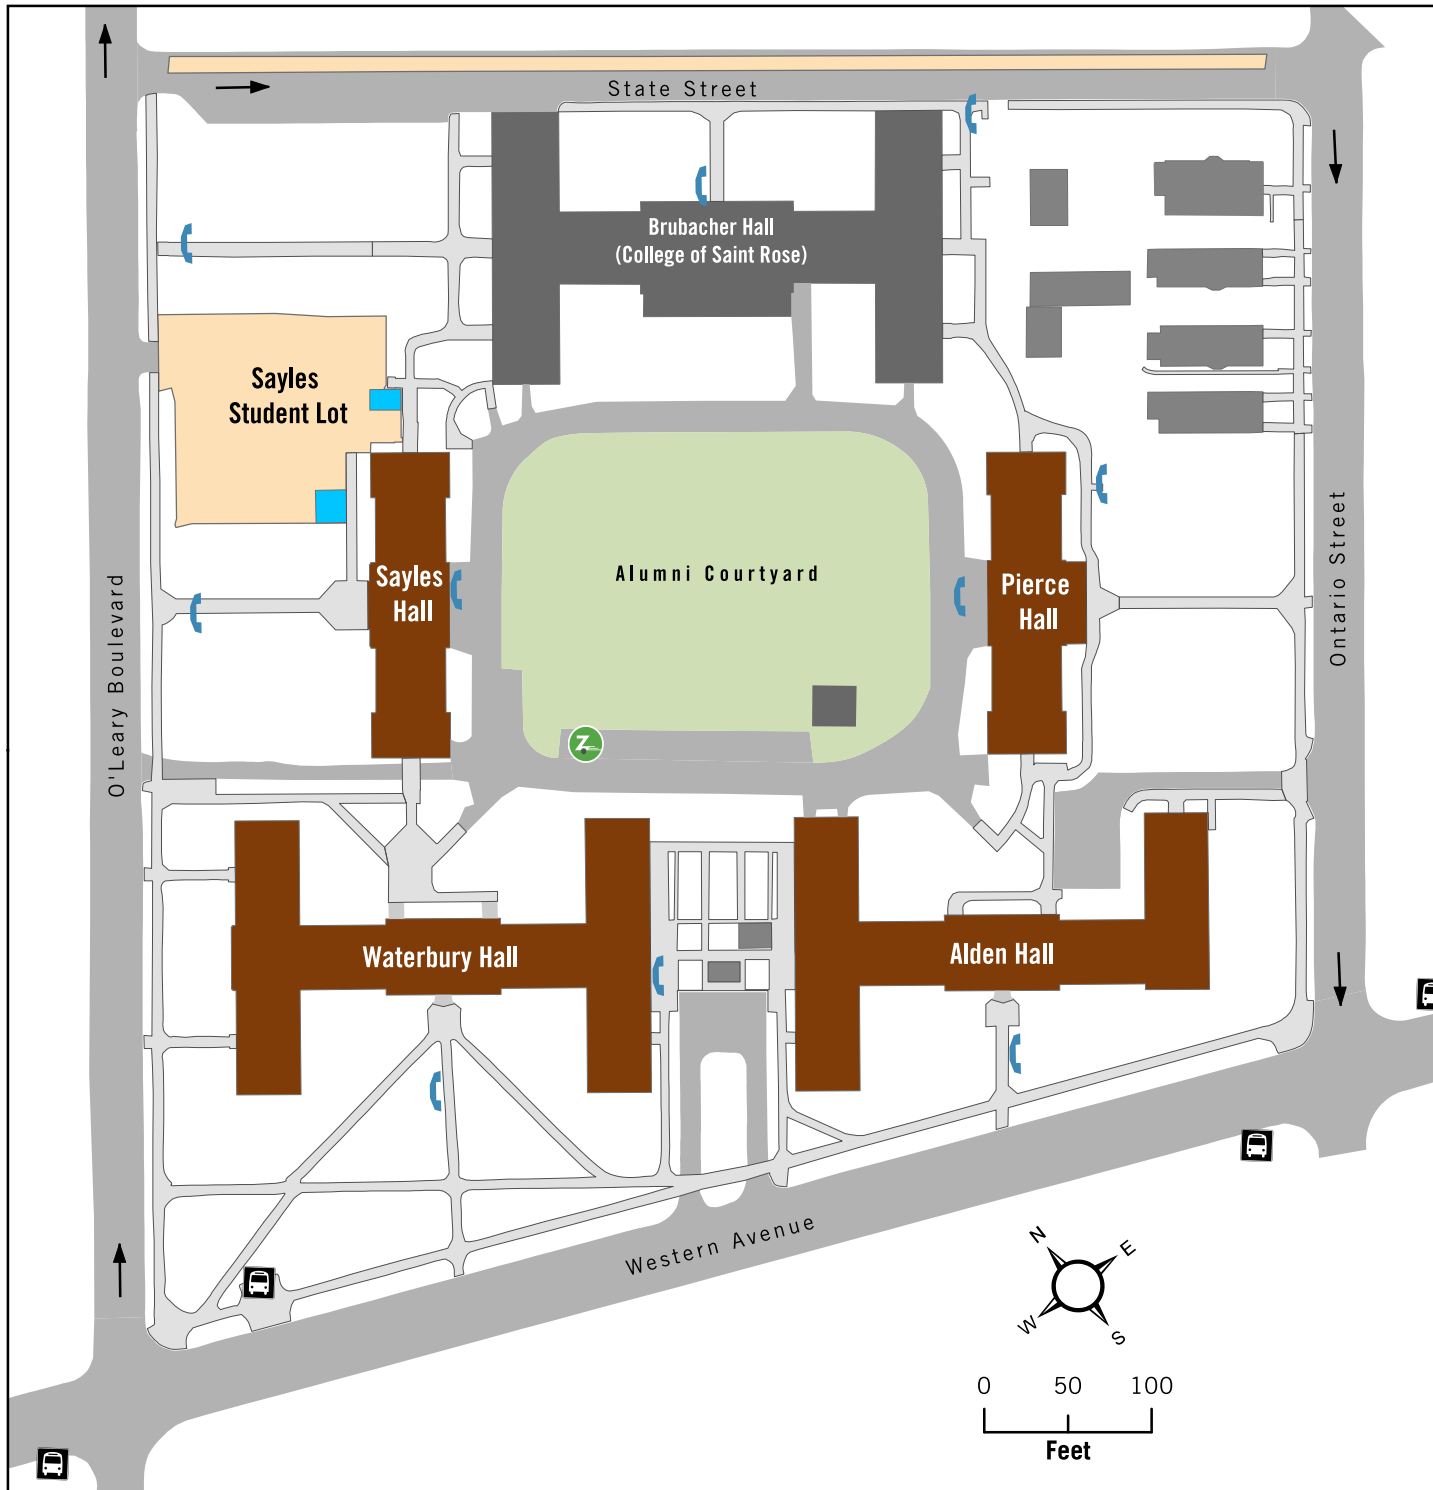

UNIVERSITY AT ALBANY

State University of New York

Alumni Quad

LEGEND

- Accessible Parking
- Bus Stop
- Emergency Blue Light Phone
- Zip Car Parking

Buildings

- Residential
- Other

Parking

- Student Permit - 24 hours