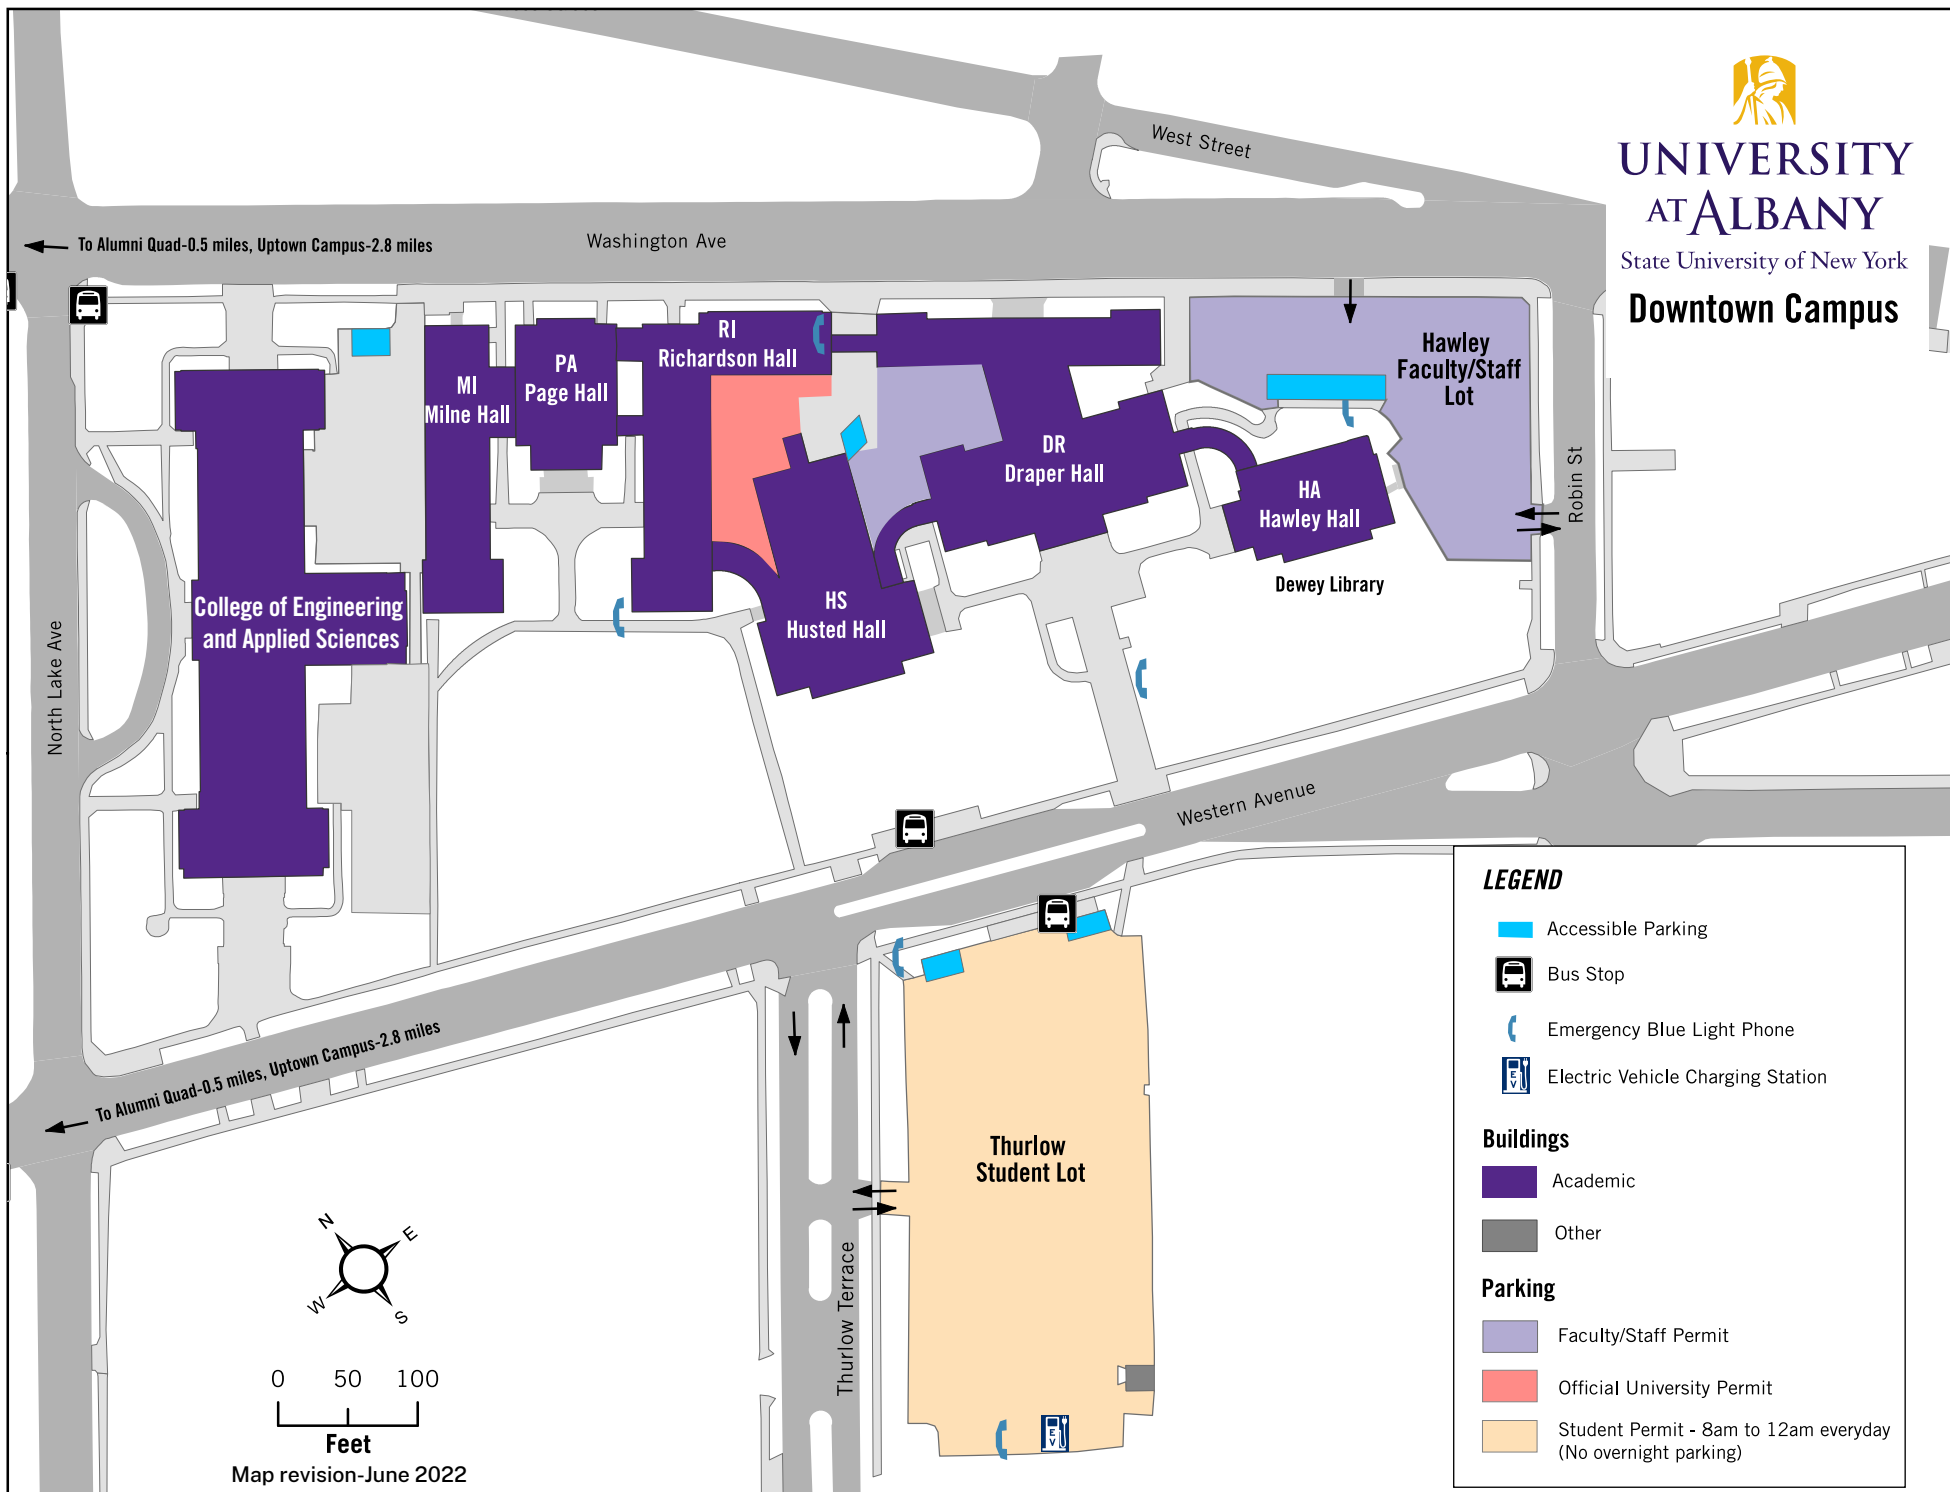

UNIVERSITY AT ALBANY

State University of New York

Downtown Campus

LEGEND

- Accessible Parking
- Bus Stop
- Emergency Blue Light Phone
- Electric Vehicle Charging Station

Buildings

- Academic
- Other

Parking

- Faculty/Staff Permit
- Official University Permit
- Student Permit - 8am to 12am everyday (No overnight parking)

Map revision-June 2022