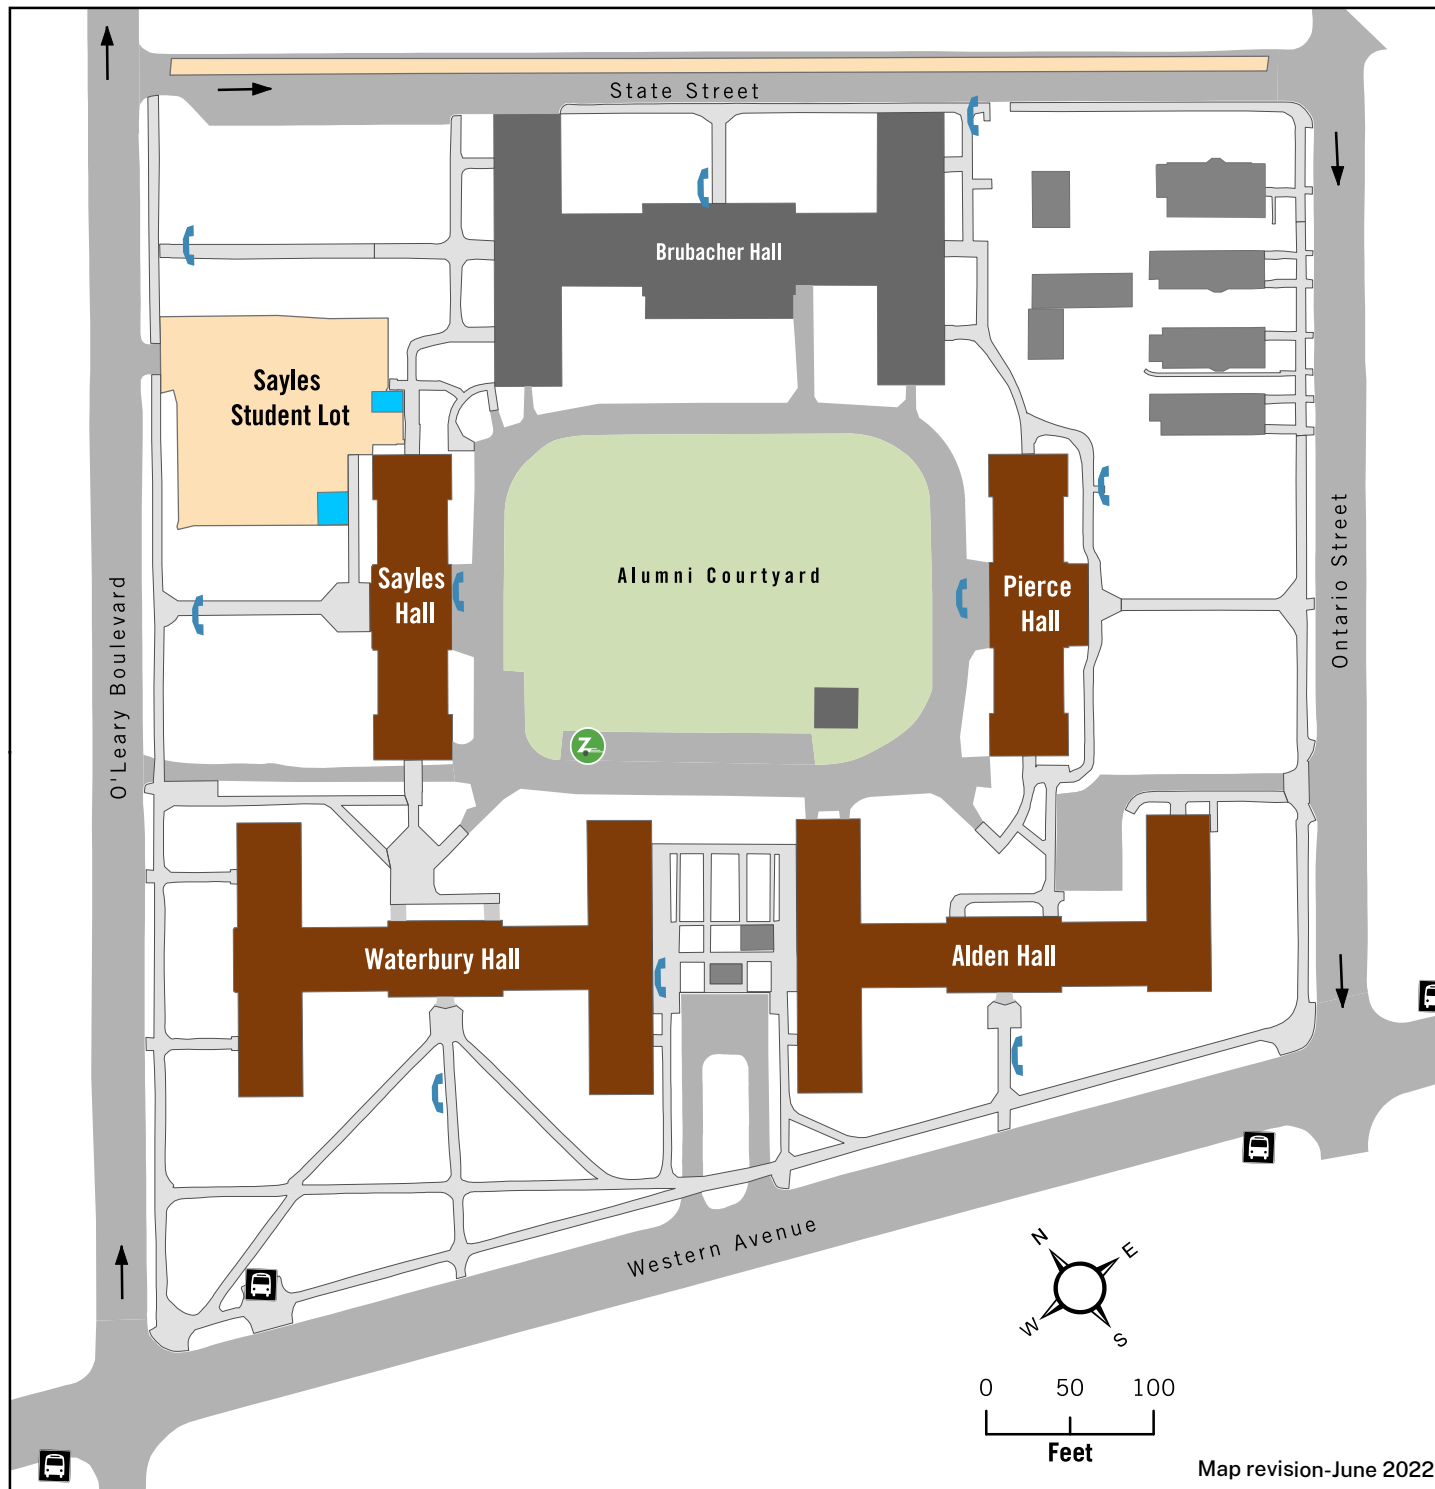

UNIVERSITY AT ALBANY

State University of New York

Alumni Quad

LEGEND

- Accessible Parking
- Bus Stop
- Emergency Blue Light Phone
- Zip Car Parking

Buildings

- Residential
- Other

Parking

- Student Permit - 24 hours

Map revision-June 2022