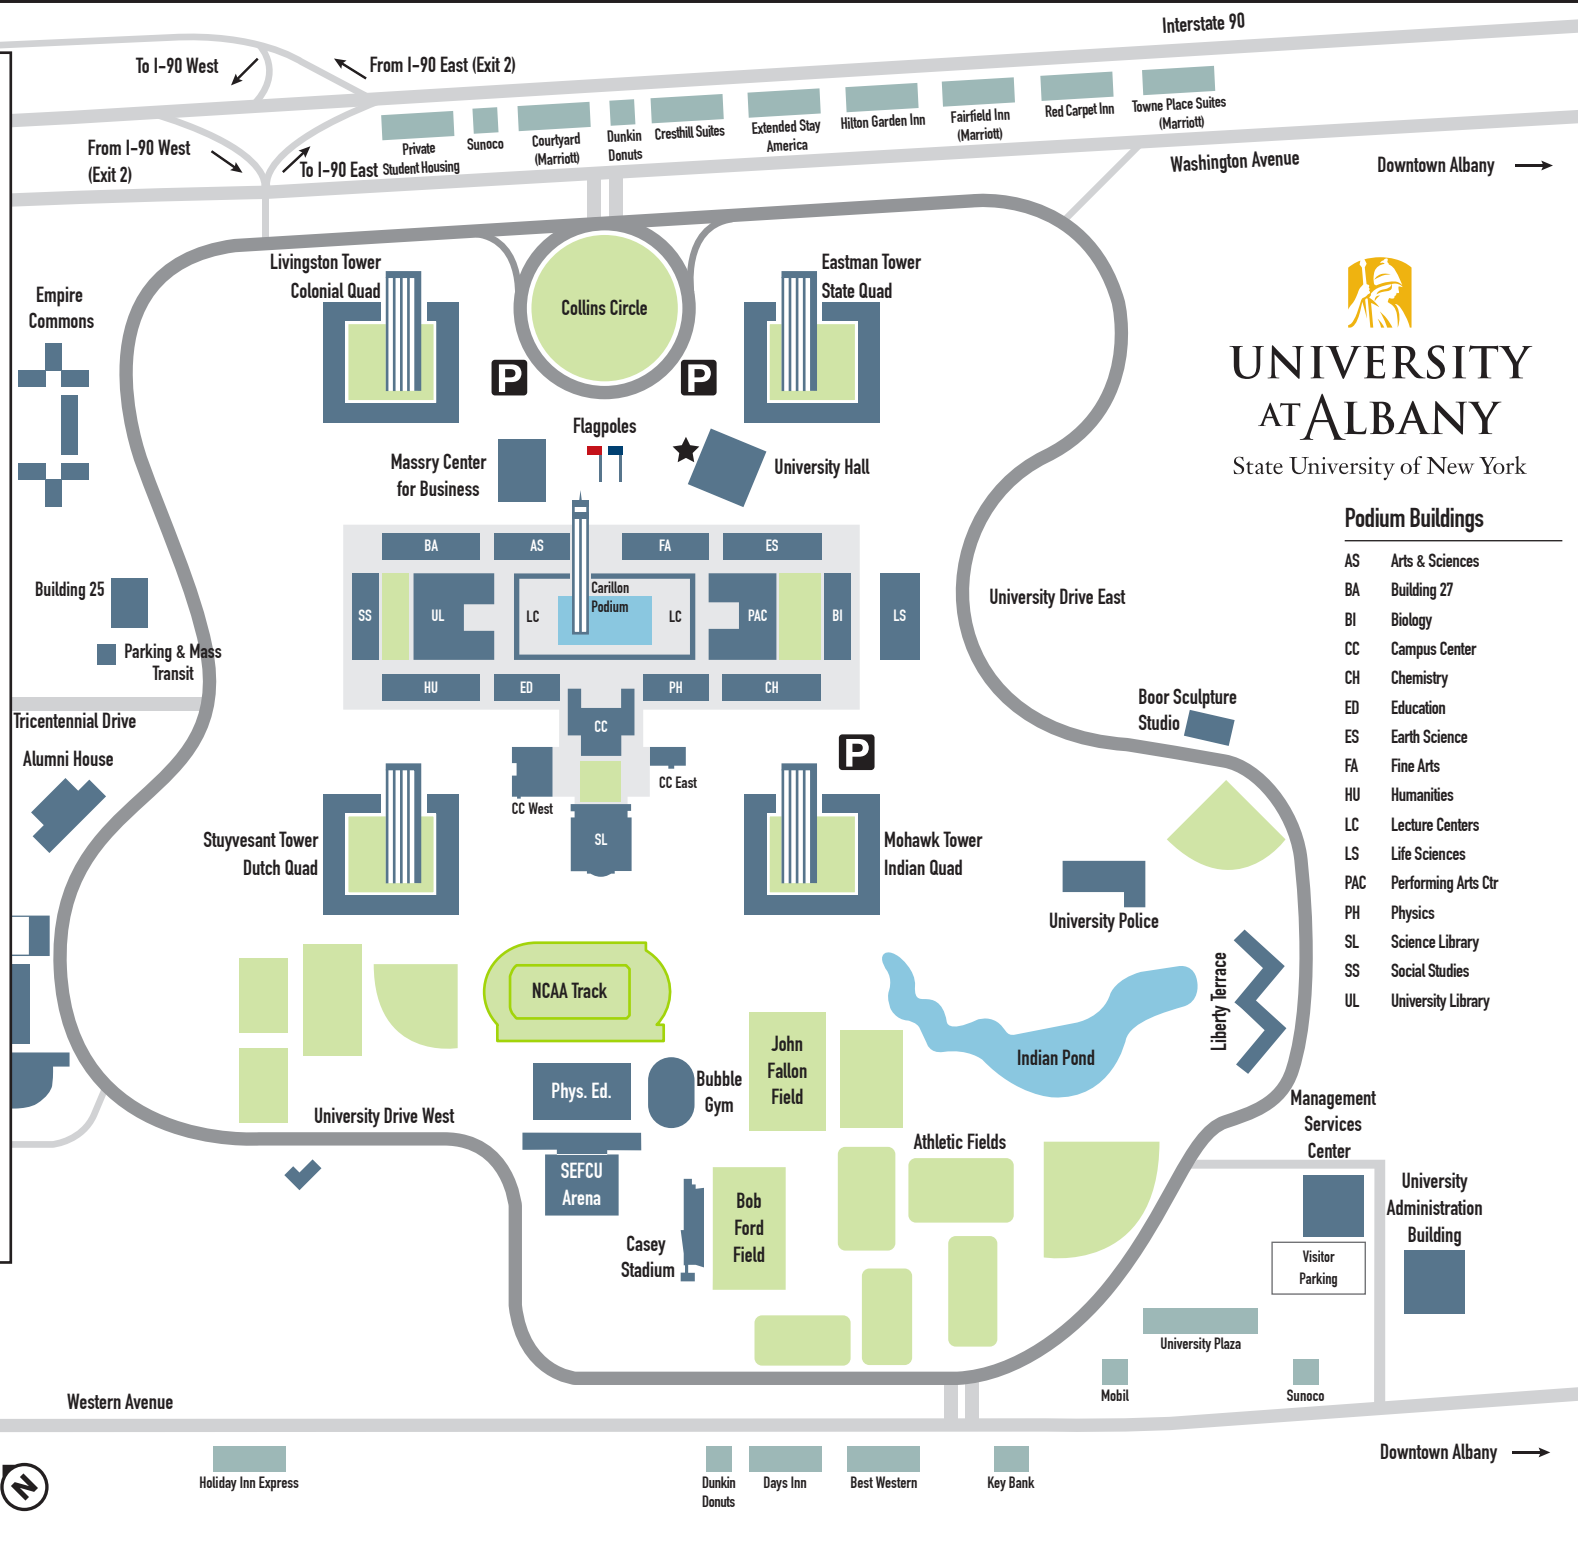

### From the east

Take I-90 west (towards Buffalo) to Exit 2 (Fuller Rd/UAlbany). At the traffic circle, take the 3rd exit onto Fuller Road. At the next traffic circle, take the 3rd exit onto the Washington Avenue ramp, then merge onto Washington Avenue at the traffic light. The University at Albany will be on your right.

### From the west

Take the Thruway east to Exit 24. After the tollbooths, go onto I-90 east towards Boston to Exit 2 (Washington Ave/UAlbany) which leads right into the University at Albany.

### On the campus

Once you arrive on campus, park in either of the Visitor's Lots off of Collins Circle or in the Campus Center's Visitor Lot indicated **P** on the map. The Undergraduate Admissions Welcome Center is located in University Hall indicated ★ on the map.

FEET

Holiday Inn Express

Dunkin Donuts

Days Inn

Best Western

Key Bank

Downtown Albany →