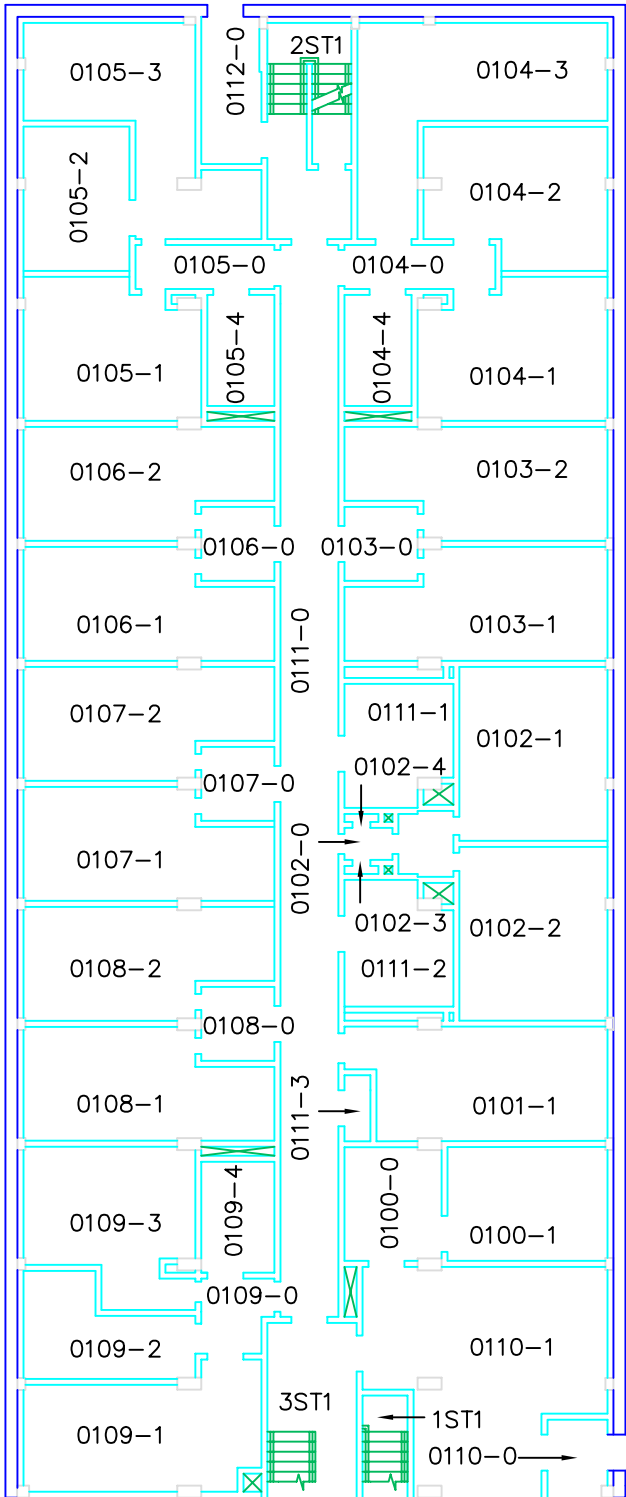

ONEIDA / ZIONID
BLDG. #50E
FIRST FLOOR
REV. OF 12/76

MATCH LINE
BLDG. 50E
BLDG. 50F

SCALE: 1/16" = 1'-0"

LOG 311