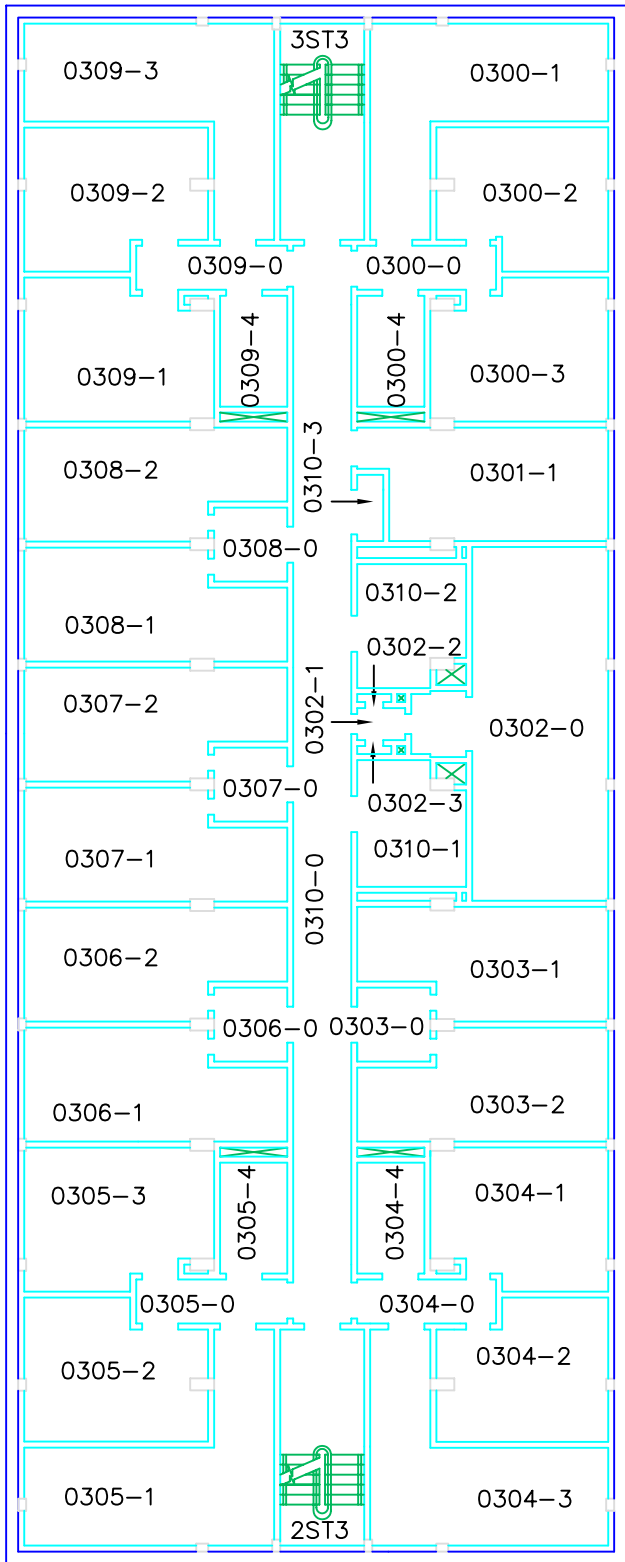

MONTAUK / ZIMNTK  
BLDG. # 51D  
THIRD FLOOR  
REV. OF 12/76

SCALE: 1/16" = 1'-0"

LOG 299