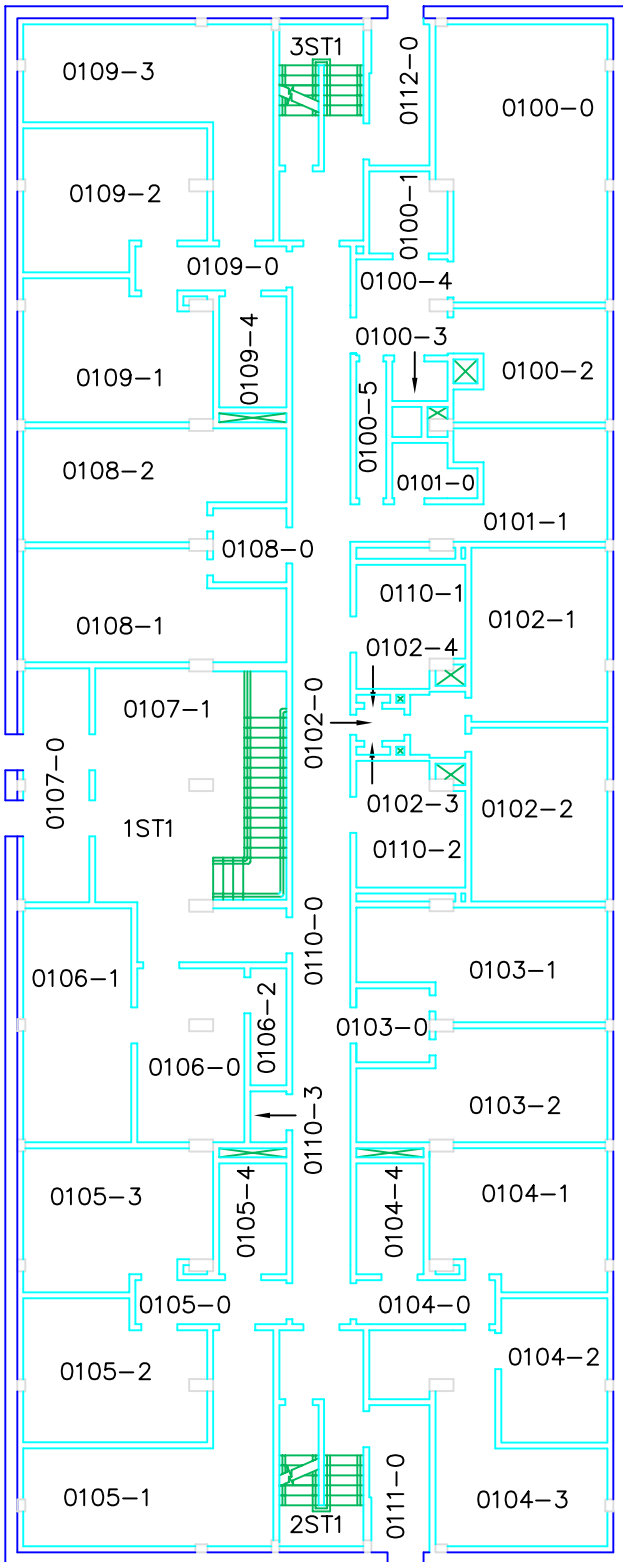

MONTAUK / ZIMNTK  
BLDG. # 51D  
FIRST FLOOR  
REV. OF 12/76

SCALE: 1/16" = 1'-0"

LOG 297