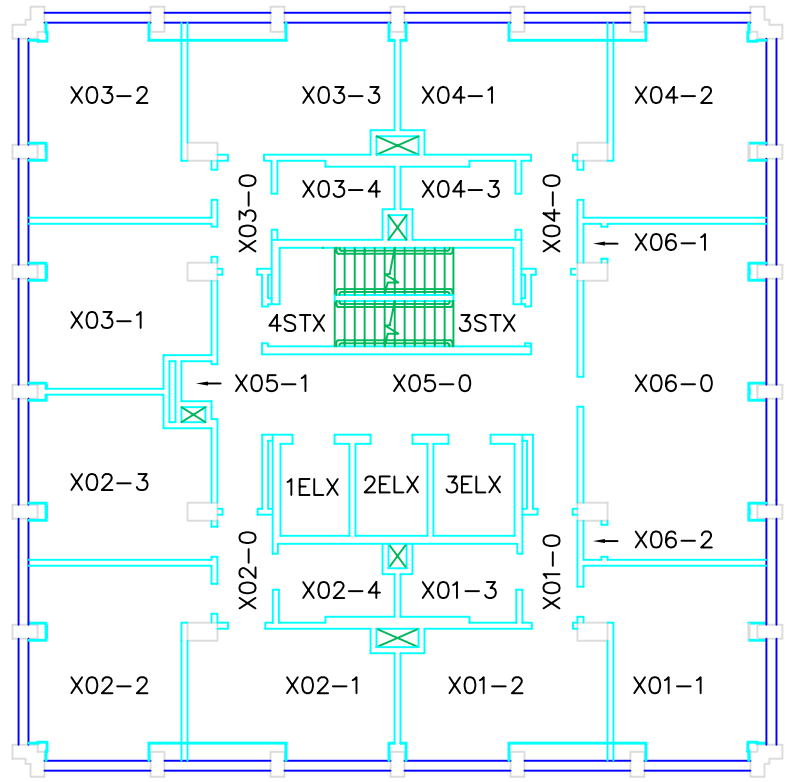

MOHAWK TOWER / ZIMOHK
 BLDG. # 54T
 FLOOR - SEE NOTE
 REV. OF 12/76

NOTE: "X" DENOTES THE FOLLOWING
 FLOOR NUMBERS
 2,4,6,8,10,12,14,16,18 & 20

SCALE: 1/16" = 1'-0"

LOG 304