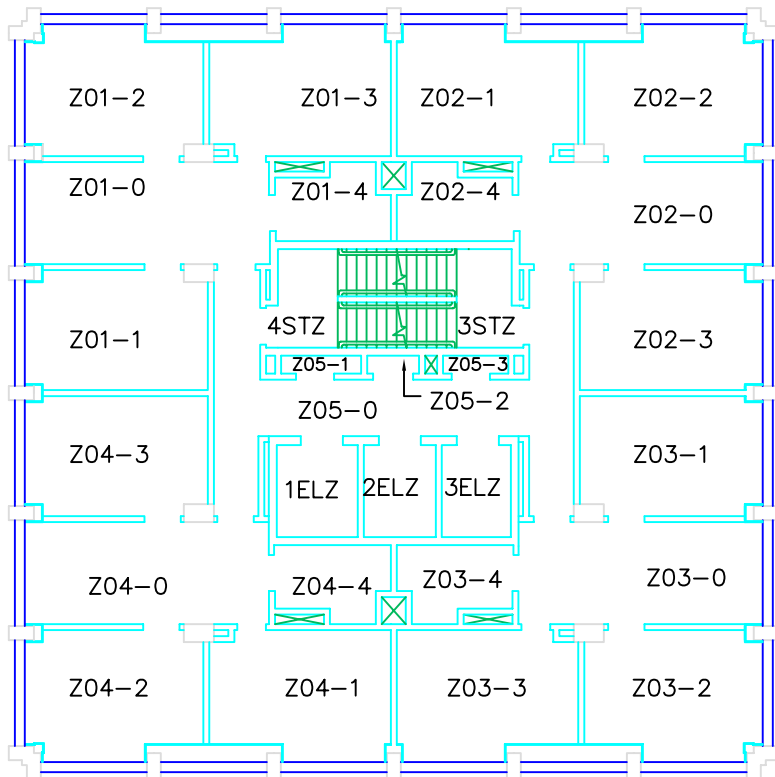

STUYVESANT TOWER /ZDSTYV
BLDG. # 24T
FLOOR - SEE NOTE
REV. OF 12/76

NOTE: "Z" DENOTES THE FOLLOWING
FLOOR NUMBERS
3,5,7,9,11,13,15,17&19

SCALE:1/16 = 1'-0"

LOG 256