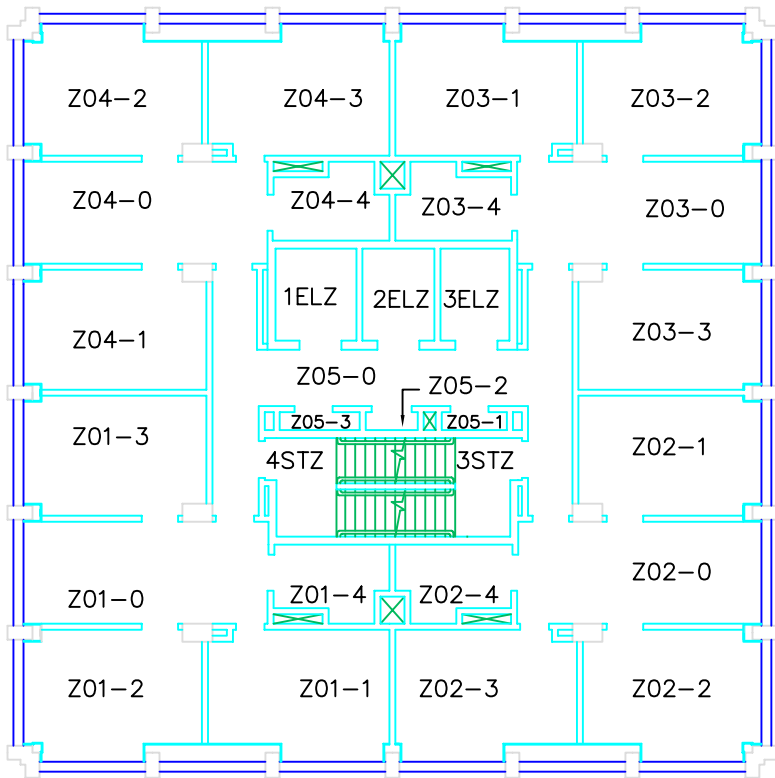

LIVINGSTON TOWER /ZCLVST
BLDG. # 44T
FLOOR - SEE NOTE
REV. OF 12/76

NOTE: "Z" DENOTES THE FOLLOWING
FLOOR NUMBERS
3,5,7,9,11,13,15,17&19

SCALE:1/16" = 1'-0"

LOG 210