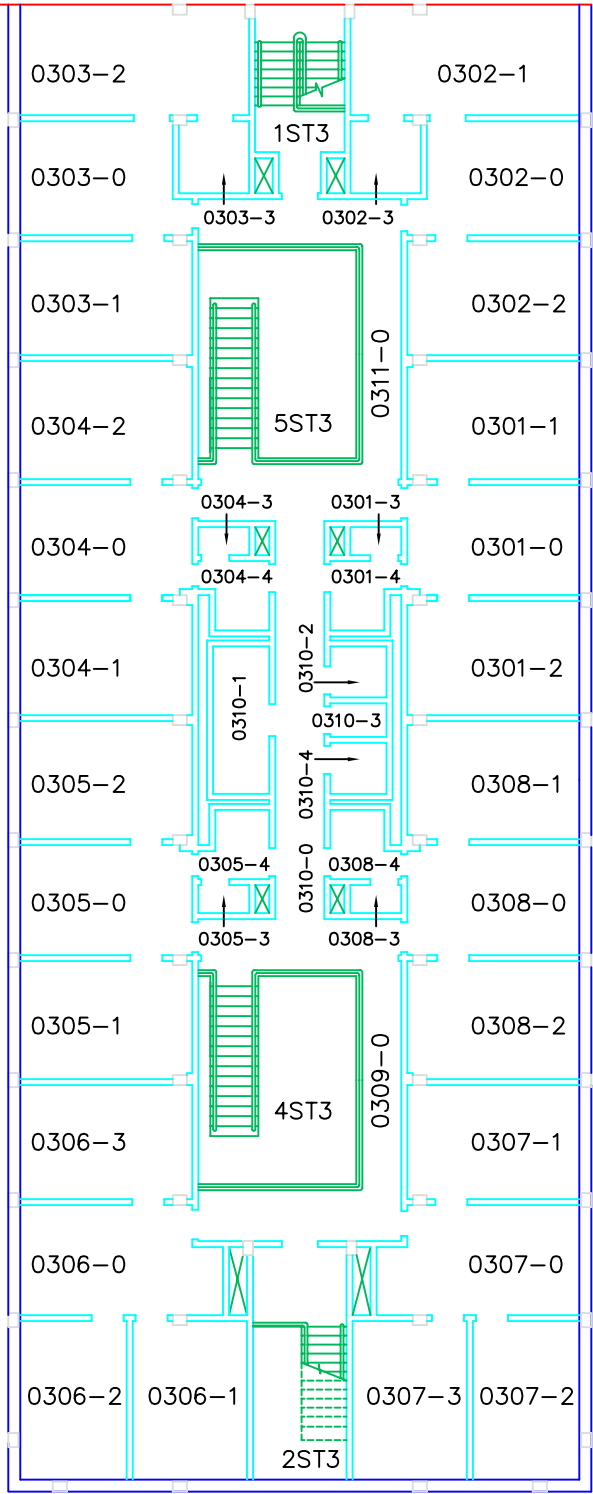

DELANCEY / ZCDLCY
BLDG. # 40B
THIRD FLOOR
REV. OF 12/76

BLDG. 40A
BLDG. 40B
MATCH LINE

SCALE: 1/16" = 1'-0"

LOG 189