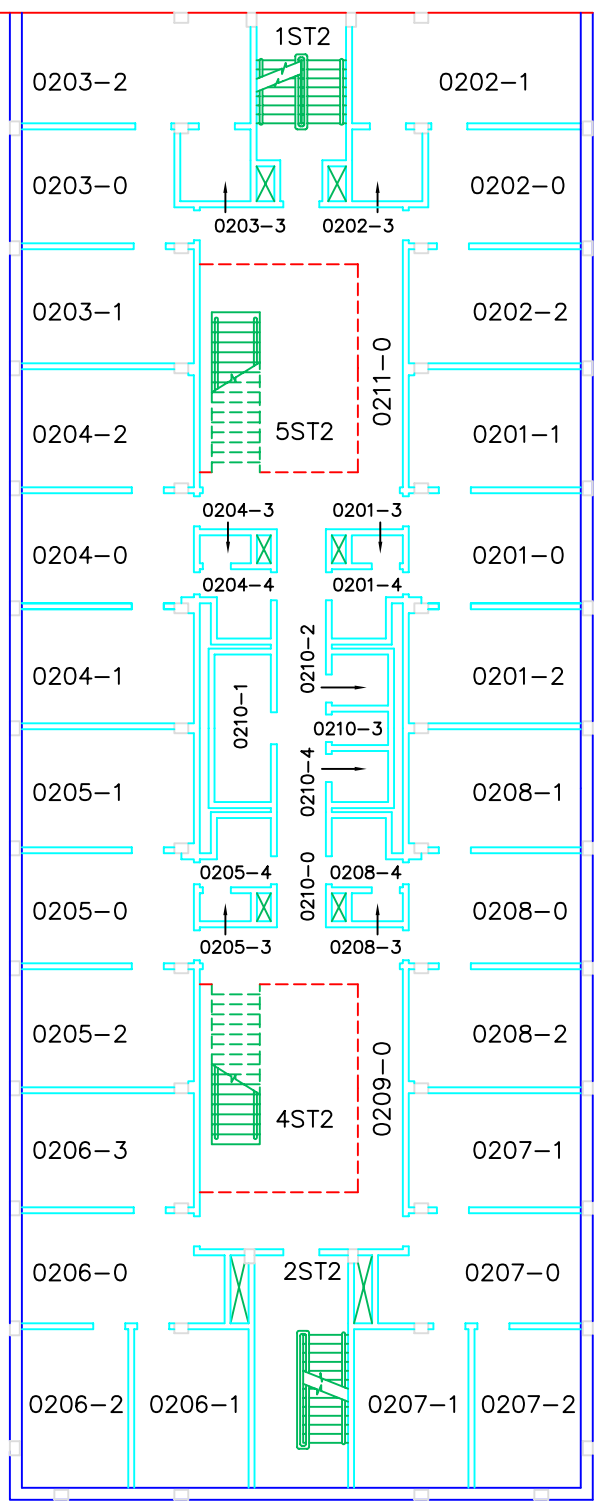

DELANCEY / ZCDLCY
BLDG. # 40B
SECOND FLOOR
REV. OF 12/76

BLDG. 40A
BLDG. 40B
MATCH LINE

SCALE: 1/16 = 1'-0"

LOG 188