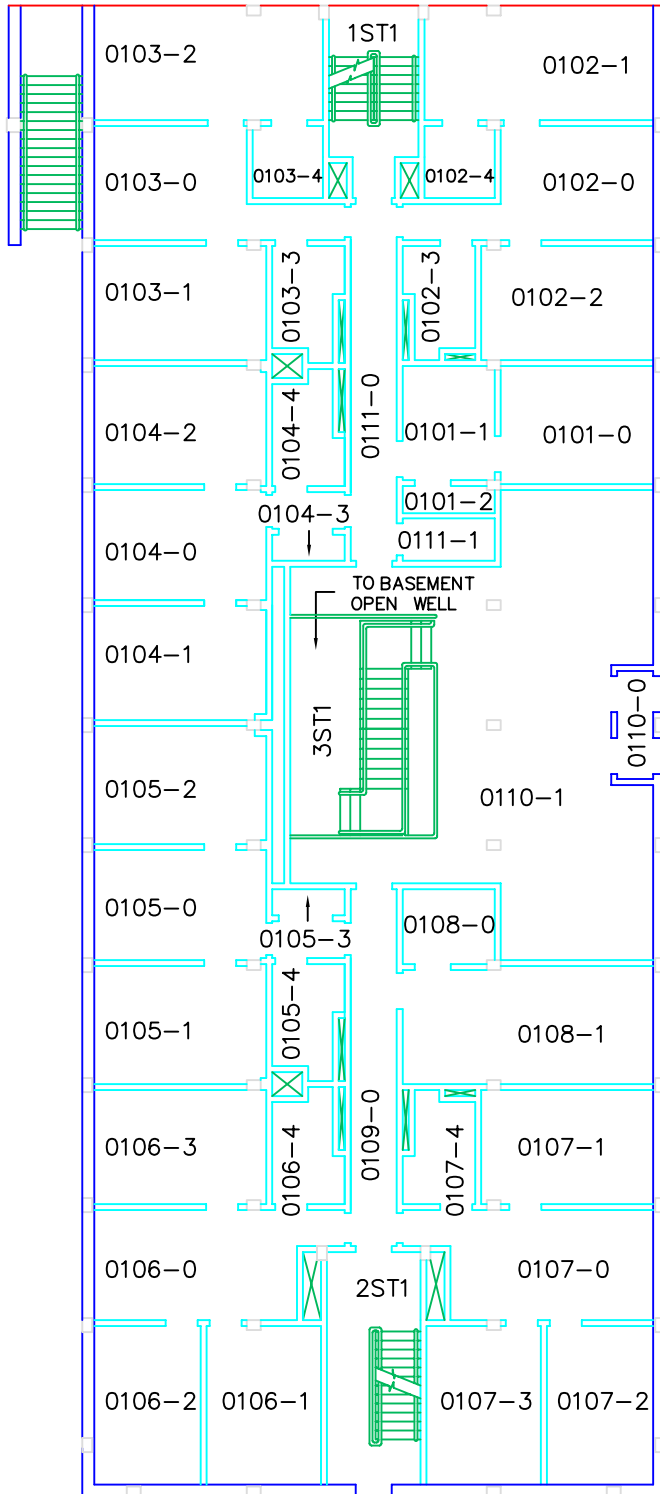

DELANCEY / ZCDLCY  
BLDG. # 40B  
FIRST FLOOR  
REV. OF 12/76

BLDG. 40A  
BLDG. 40B  
MATCH LINE

SCALE: 1/16" = 1'-0"

LOG 187