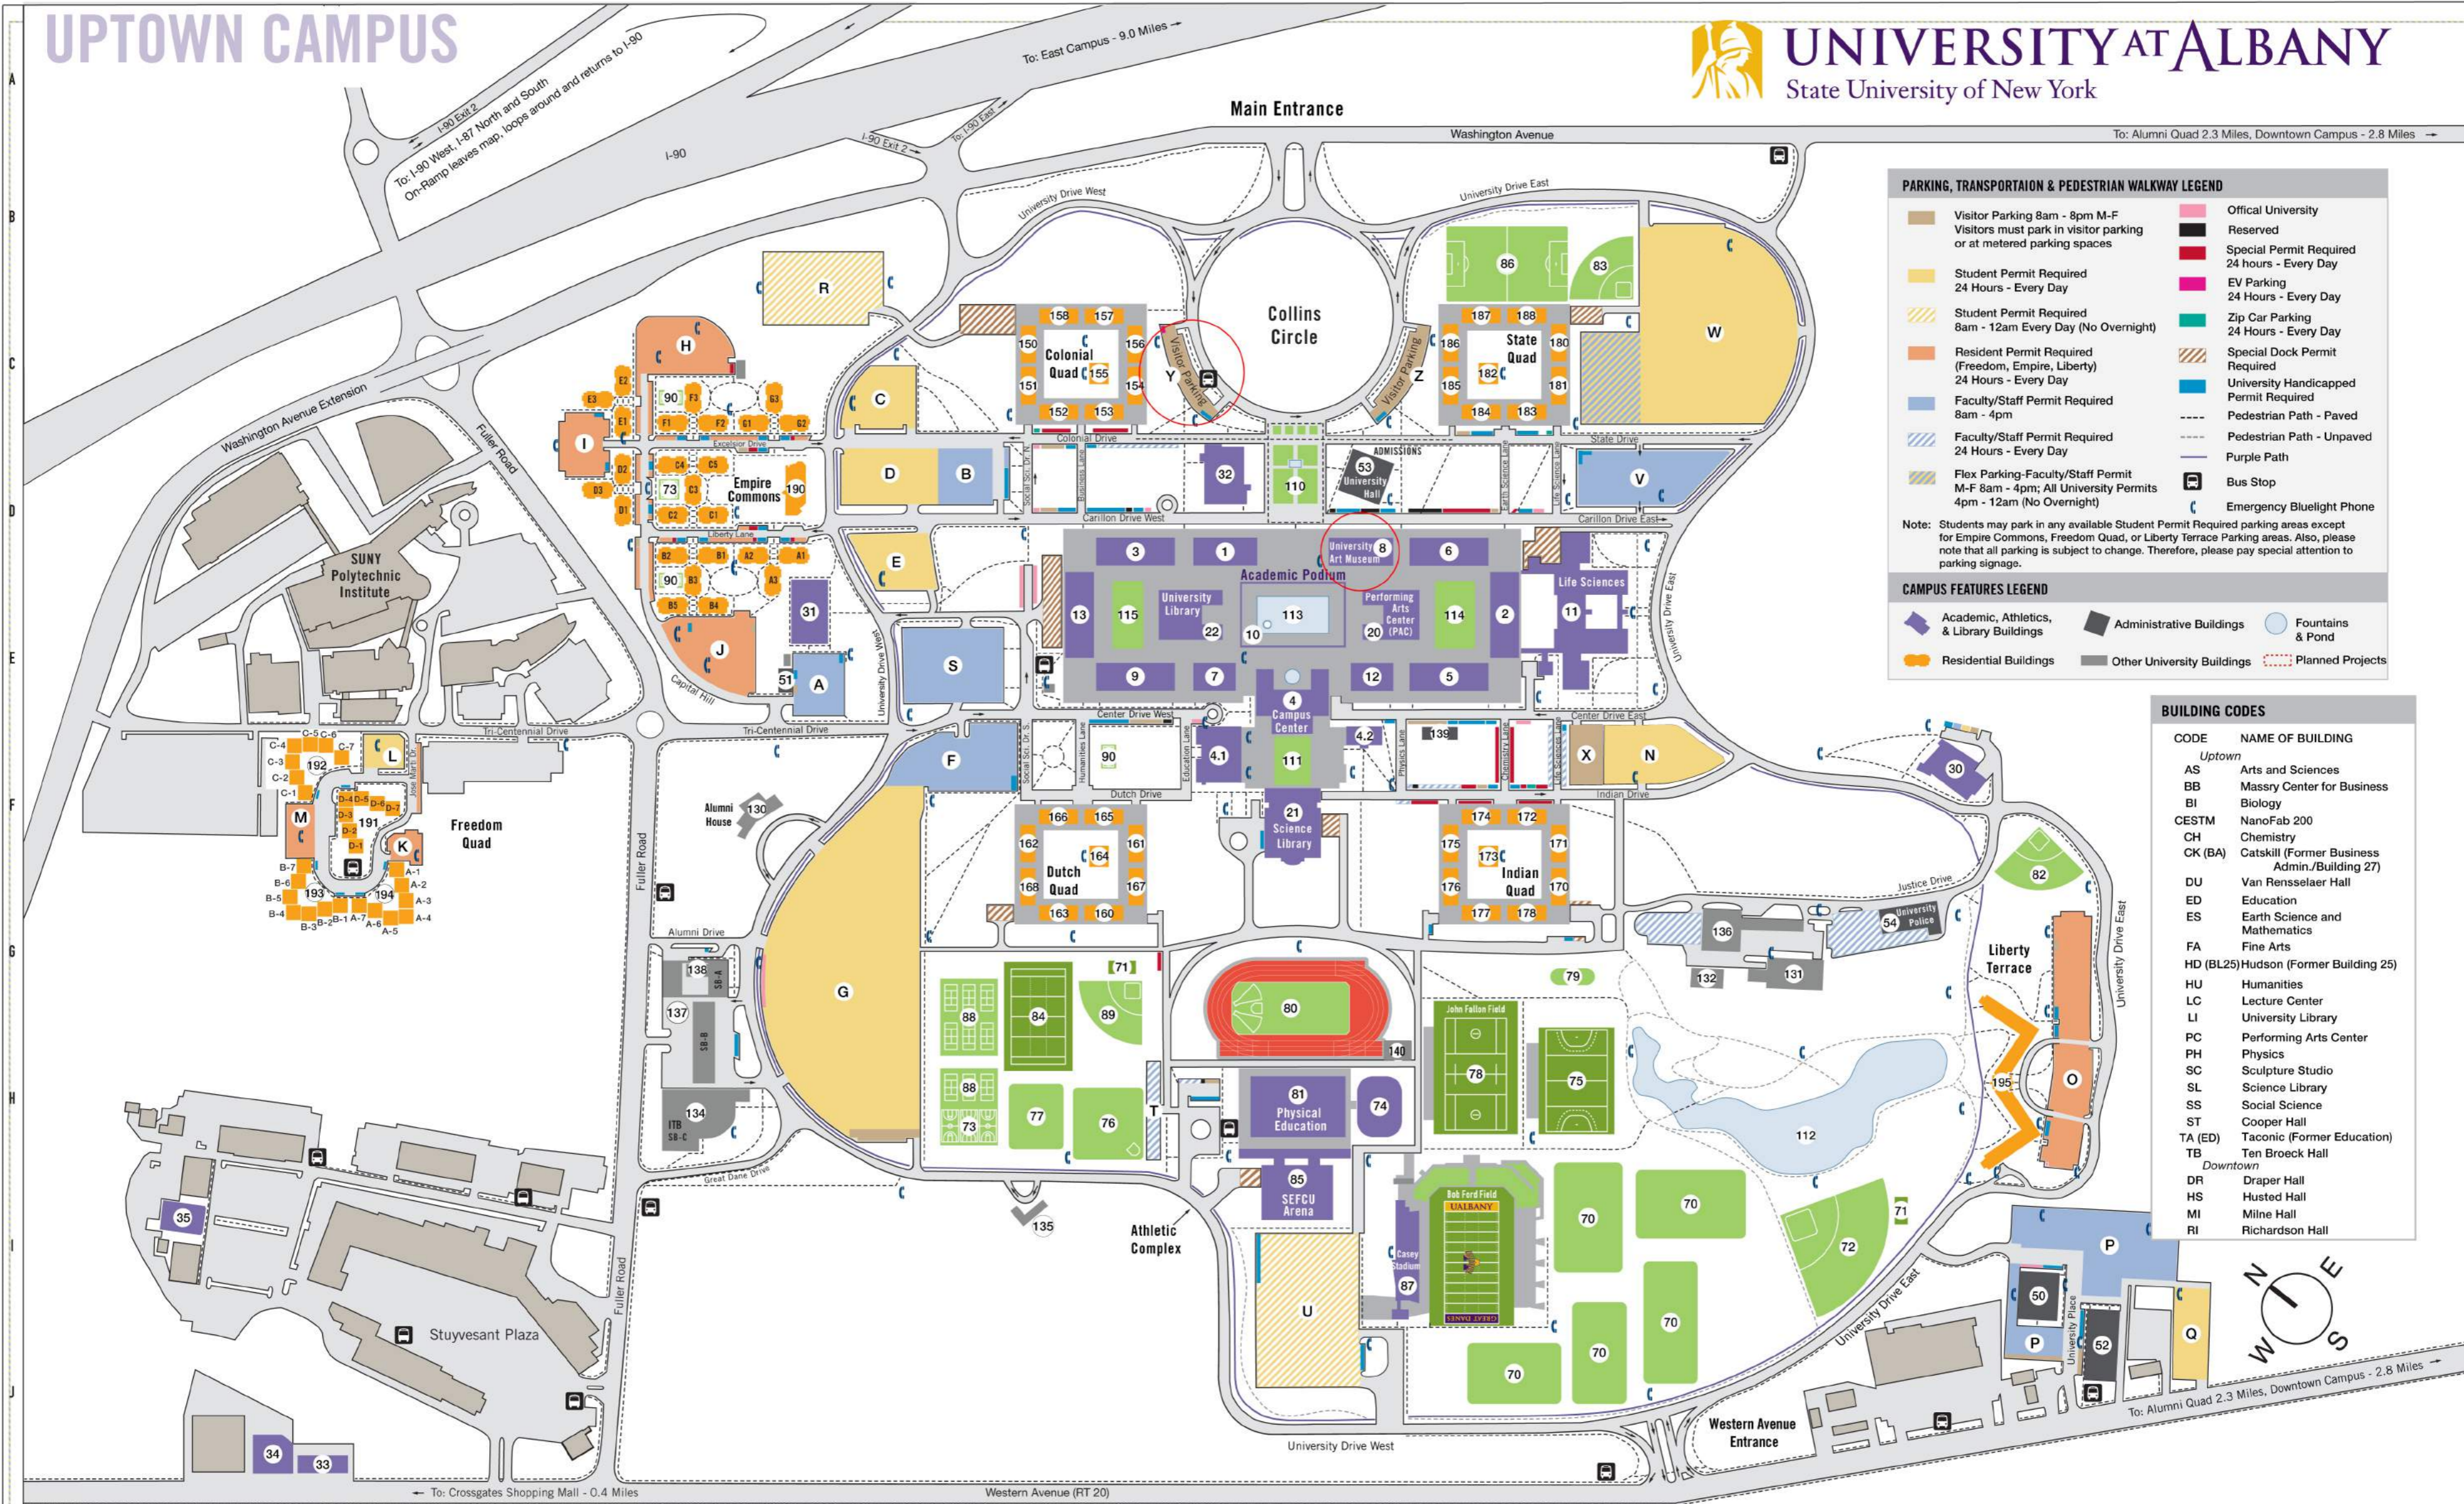

UPTOWN CAMPUS

PARKING, TRANSPORTATION & PEDESTRIAN WALKWAY LEGEND

- Visitor Parking 8am - 8pm M-F (Visitors must park in visitor parking or at metered parking spaces)
- Student Permit Required 24 Hours - Every Day
- Student Permit Required 8am - 12am Every Day (No Overnight)
- Resident Permit Required (Freedom, Empire, Liberty) 24 Hours - Every Day
- Faculty/Staff Permit Required 8am - 4pm
- Faculty/Staff Permit Required 24 Hours - Every Day
- Flex Parking-Faculty/Staff Permit M-F 8am - 4pm; All University Permits 4pm - 12am (No Overnight)
- Official University Reserved
- Special Permit Required 24 hours - Every Day
- EV Parking 24 Hours - Every Day
- Zip Car Parking 24 Hours - Every Day
- Special Dock Permit Required
- University Handicapped Permit Required
- Pedestrian Path - Paved
- Pedestrian Path - Unpaved
- Purple Path
- Bus Stop
- Emergency BlueLight Phone

Note: Students may park in any available Student Permit Required parking areas except for Empire Commons, Freedom Quad, or Liberty Terrace Parking areas. Also, please note that all parking is subject to change. Therefore, please pay special attention to parking signage.