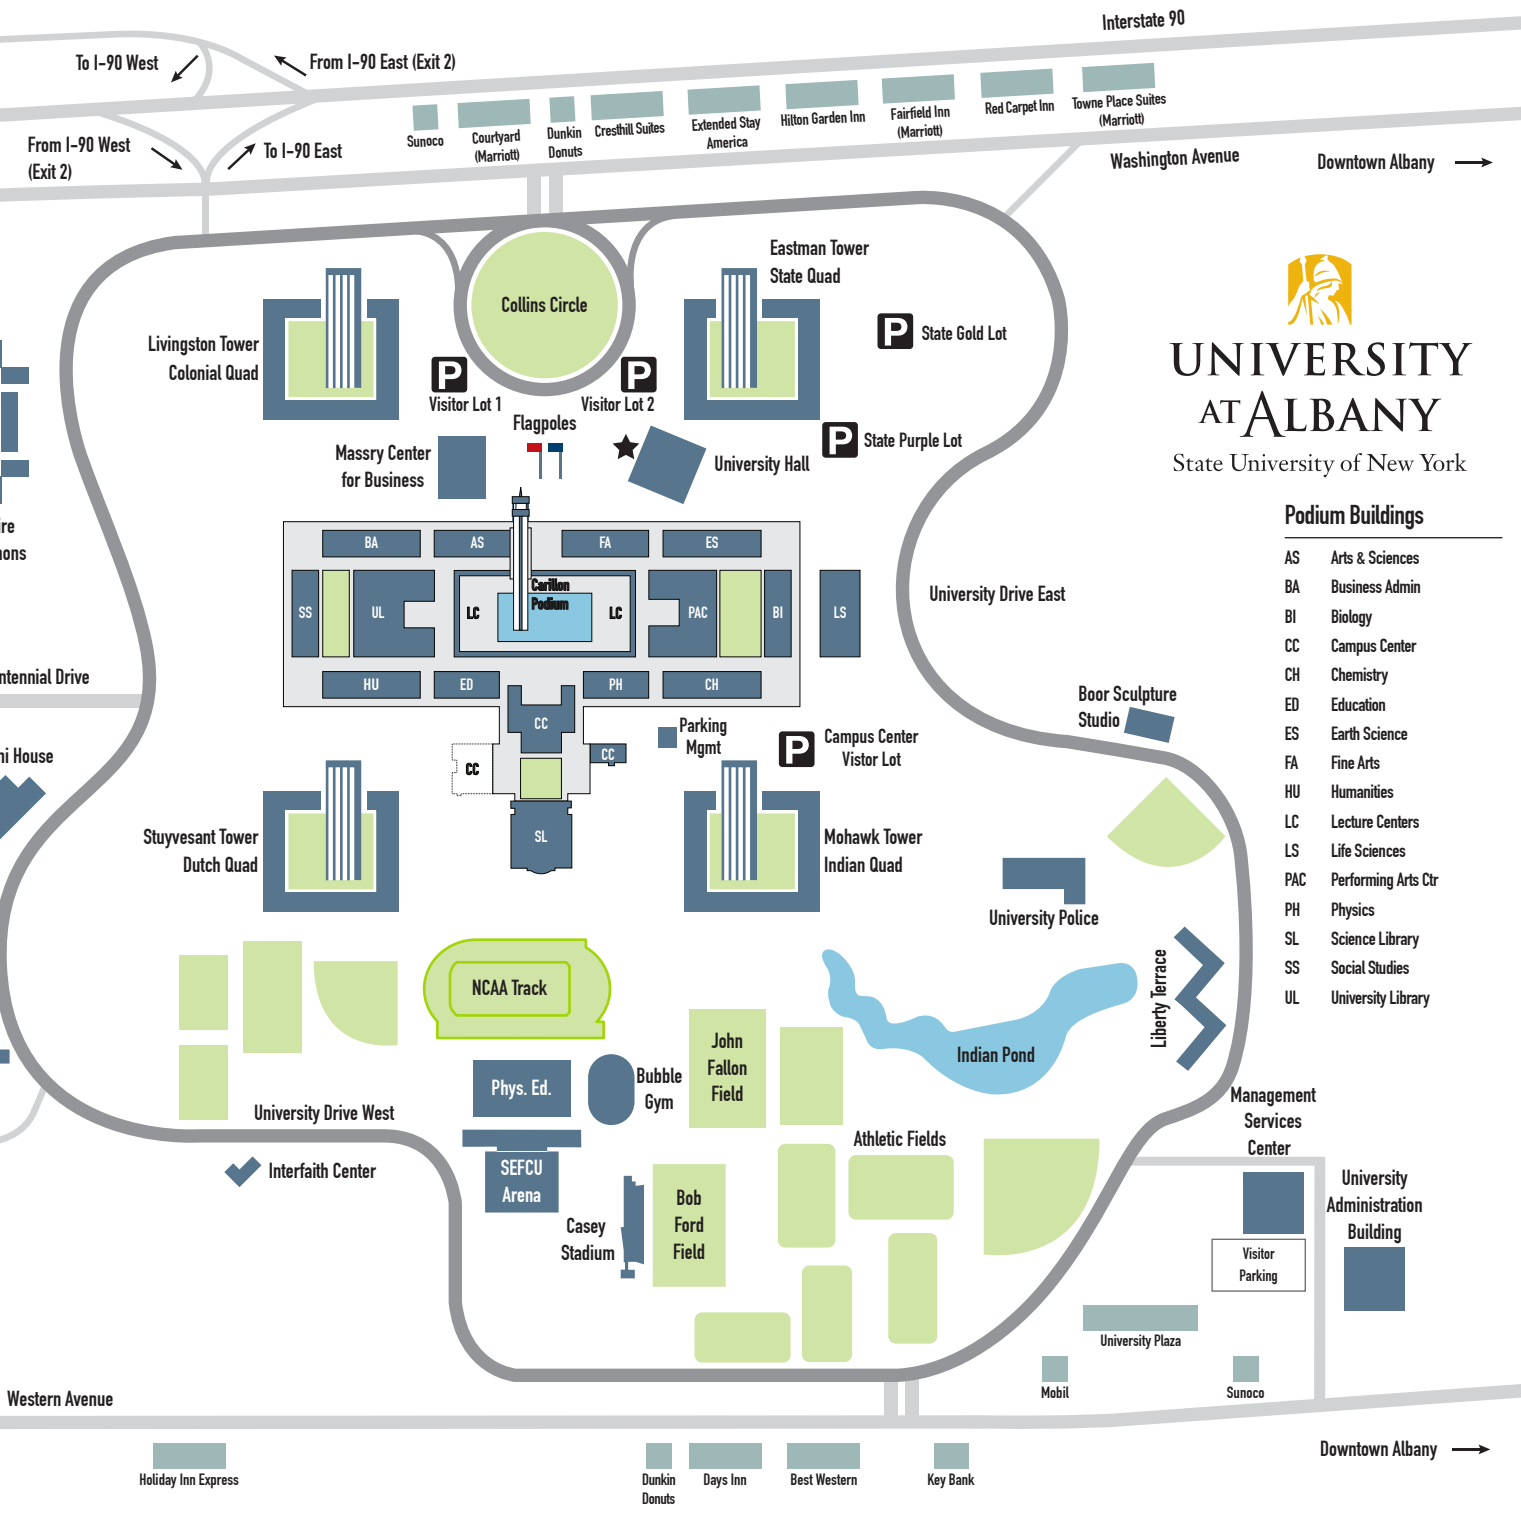

Directions

From the north

Take the Northway (I-87) south to Exit 1E onto I-90 east (Albany/Boston), then Exit 2 (Washington Ave/UAlbany) which leads right into the University at Albany.

From the south

Take the Thruway north to Exit 24. After the tollbooths, go onto I-90 east towards Boston to Exit 2 (Washington Ave/UAlbany) which leads right into the University at Albany.

From the east

Take I-90 west (towards Buffalo) to Exit 2 (Fuller Rd/UAlbany). At the traffic circle, take the 3rd exit onto the Washington Avenue ramp, then merge onto Washington Avenue at the traffic light. The University at Albany will be on your right.

From the west

Take the Thruway east to Exit 24. After the tollbooths, go onto I-90 east towards Boston to Exit 2 (Washington Ave/UAlbany) which leads right into the University at Albany.

On the campus

Once you arrive on campus, park in either of the Visitor's Lots off of Collins Circle or in the Campus Center's Visitor Lot indicated **P** on the map. In some instances, you may be directed to park in State Gold or State Purple Lots. The Undergraduate Admissions Welcome Center is located in University Hall indicated **★** on the map.

Tricentennial Drive

Alumni House

Water

UNIVERSITY AT ALBANY
State University of New York

Podium Buildings

- AS Arts & Sciences
- BA Business Admin
- BI Biology
- CC Campus Center
- CH Chemistry
- ED Education
- ES Earth Science
- FA Fine Arts
- HU Humanities
- LC Lecture Centers
- LS Life Sciences
- PAC Performing Arts Ctr
- PH Physics
- SL Science Library
- SS Social Studies
- UL University Library