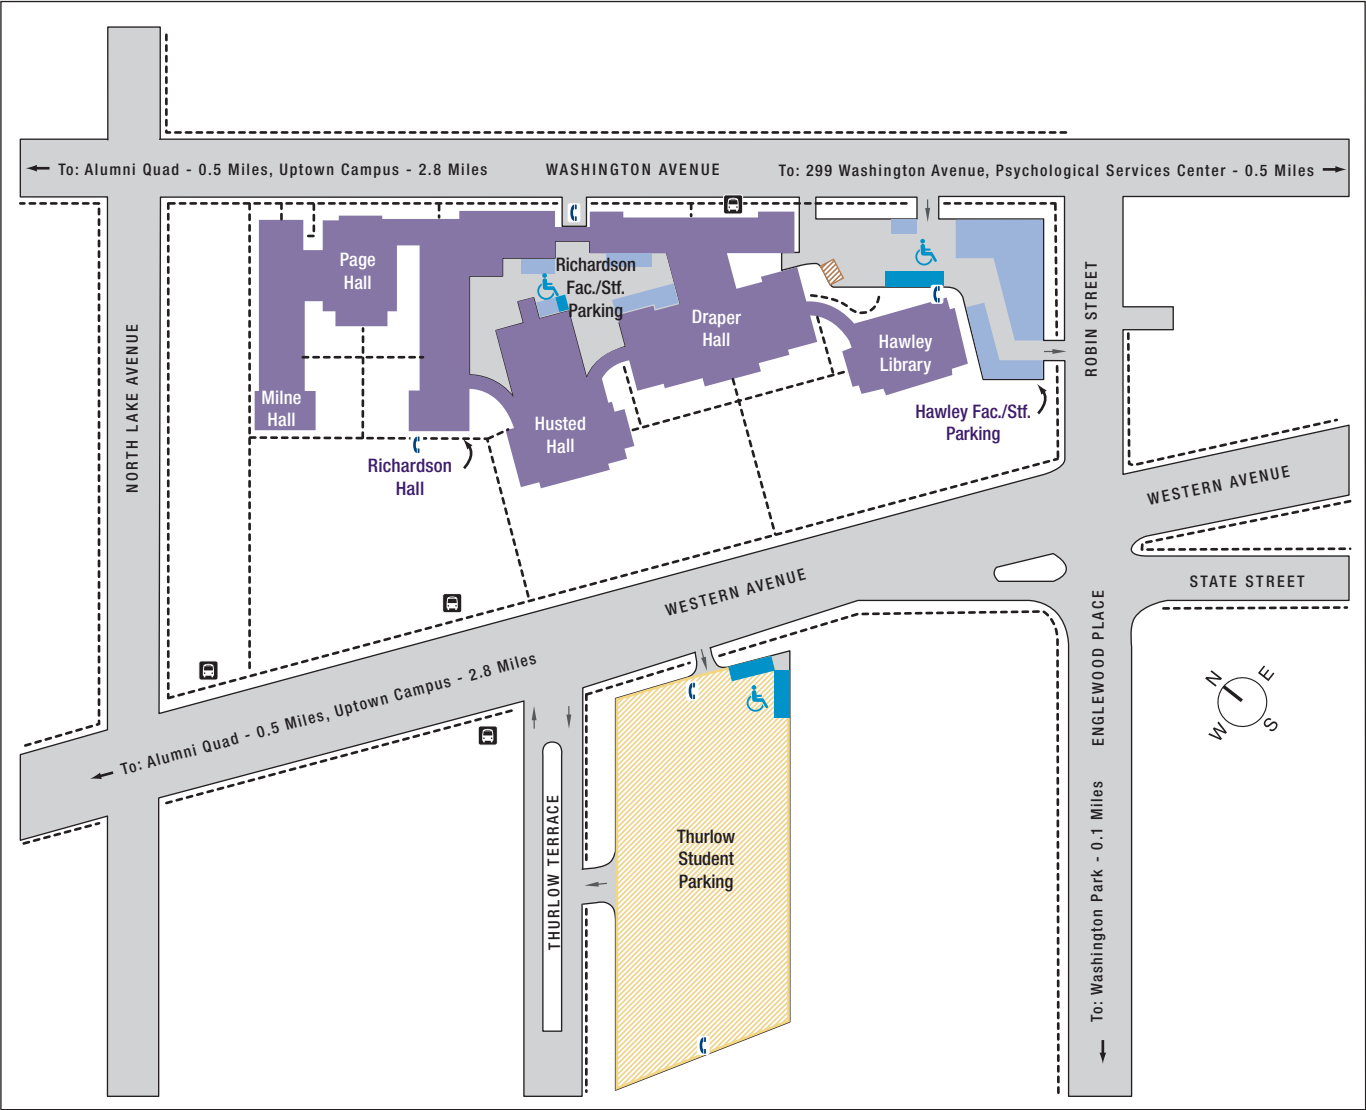

DOWNTOWN CAMPUS

PARKING, TRANSPORTATION AND PEDESTRIAN WALKWAY LEGEND

-  Student Permit Required
8:00AM-12:00AM Everyday (No Overnight)
-  Faculty/Staff Permit Required
8:00AM-4:00PM
-  Special Dock Permit Required
-  University Handicap Permit Required 
-  Pedestrian Path - Paved
-  Bus Stop
-  Emergency Bluelight Phone

All parking is subject to change. Therefore, please pay attention to parking signage.