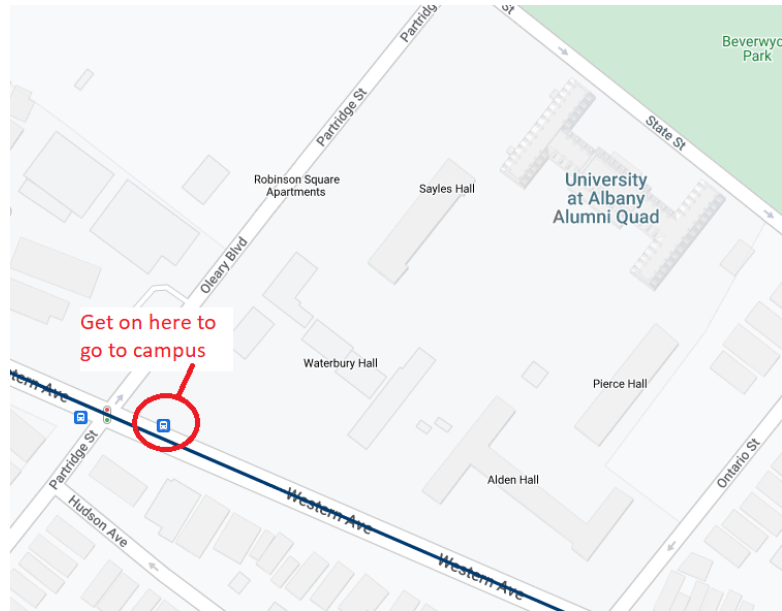

### Schedule for CDTA Route 11 -- SUNY Shuttle (Alumni to Campus)

Western Ave & Partridge St	SUNY Collins Circle
8:40 am	8:54 am
9:28 am	9:42 am
10:16 am	10:30 am
11:04 am	11:18 am
11:52 am	12:06 pm
12:16 pm	12:30 pm
1:04 pm	1:18 pm
1:52 pm	2:06 pm
2:40 pm	2:54 pm
3:28 pm	3:42 pm
4:16 pm	4:30 pm
5:04 pm	5:18 pm
5:52 pm	6:06 pm
6:40 pm	6:54 pm
7:28 pm	7:42 pm

### Schedule for CDTA Route 11 -- SUNY Shuttle (Campus to Alumni)

SUNY Collins Circle	Western Ave & Partridge St
9:00 am	9:14 am
9:48 am	10:02 am
10:36 am	10:50 am
11:24 am	11:38 am
12:12 pm	12:26 pm
12:36 pm	12:50 pm
1:24 pm	1:38 pm
2:12 pm	2:26 pm
3:00 pm	3:14 pm
3:48 pm	4:02 pm
4:36 pm	4:50 pm
5:24 pm	5:38 pm
6:12 pm	6:26 pm
7:00 pm	7:14 pm
7:48 pm	8:02 pm