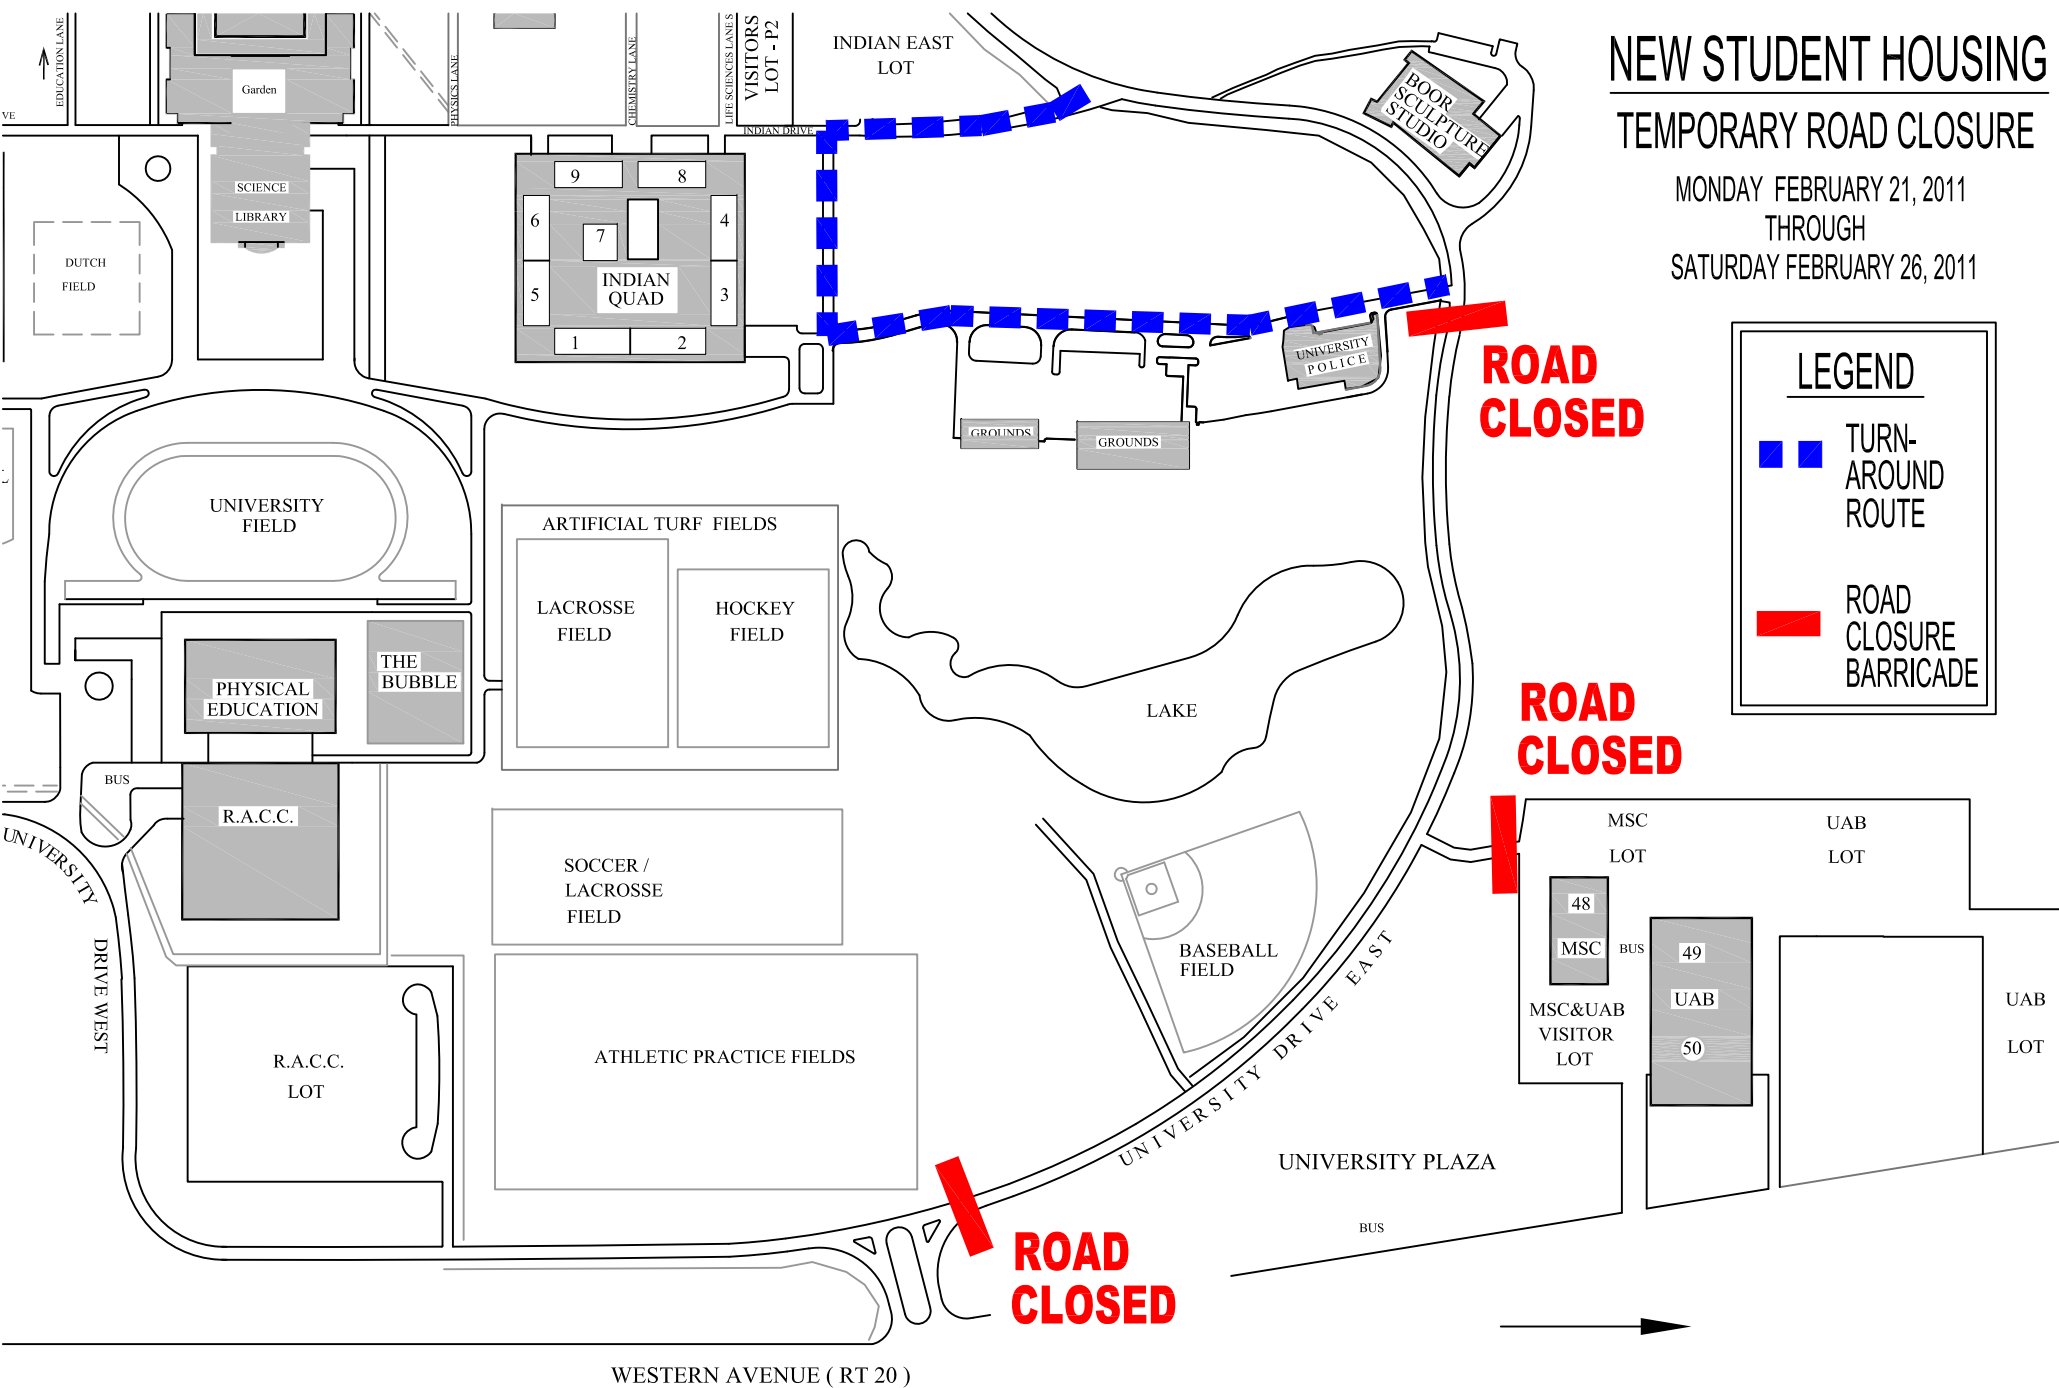

NEW STUDENT HOUSING TEMPORARY ROAD CLOSURE

MONDAY FEBRUARY 21, 2011
THROUGH
SATURDAY FEBRUARY 26, 2011

LEGEND

-  TURN-AROUND ROUTE
-  ROAD CLOSURE BARRICADE

**ROAD
CLOSED**

**ROAD
CLOSED**

**ROAD
CLOSED**

WESTERN AVENUE (RT 20)