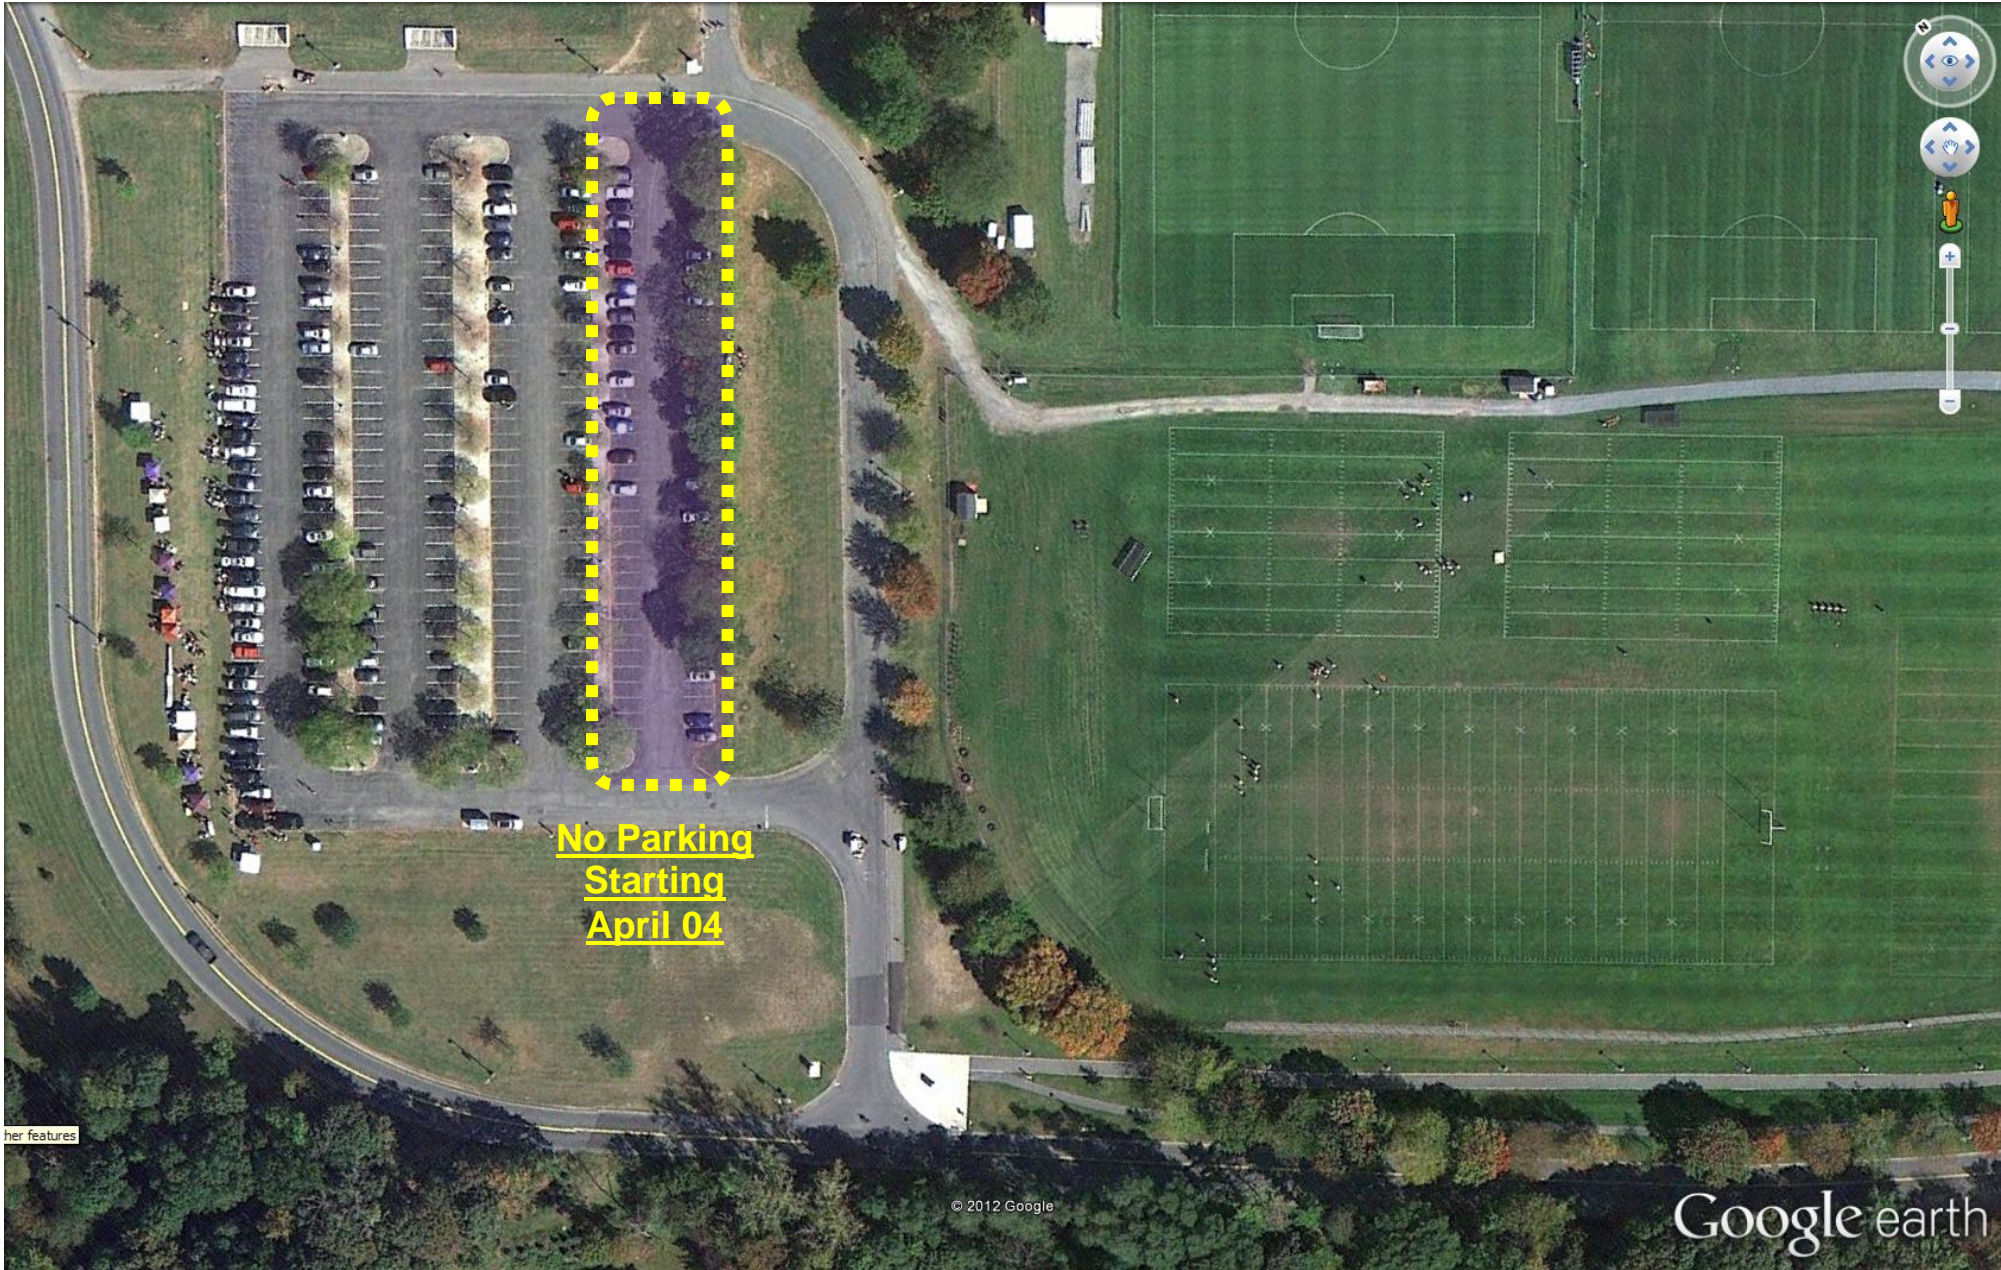

Construction Area and Fence Line
Beginning April 2012

Project 01A70 - Athletic Fields
Repair and Improvement

her features

**No Parking
Starting
April 04**

© 2012 Google

Google earth

Project 01A70 - Athletic Fields
Repair and Improvement