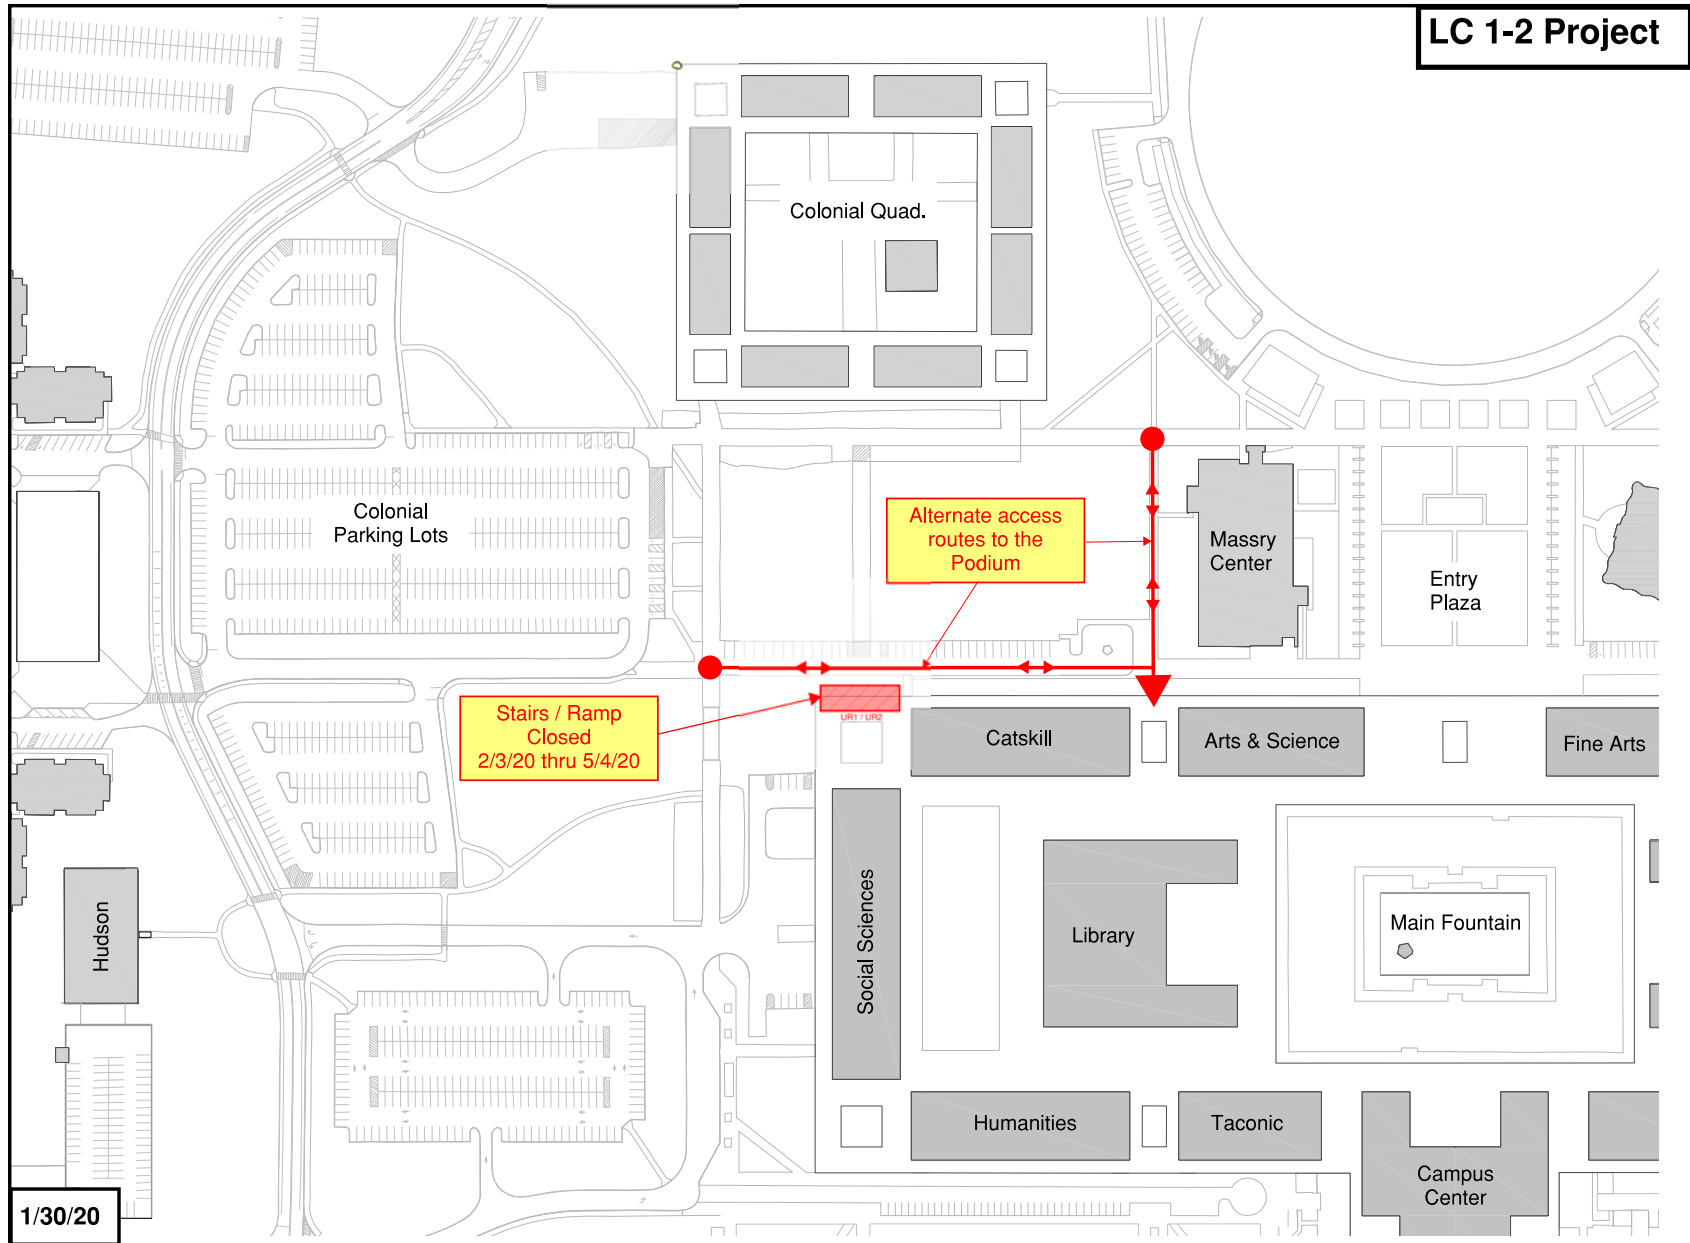

LC 1-2 Project

Stairs / Ramp
Closed
2/3/20 thru 5/4/20

Alternate access
routes to the
Podium

1/30/20