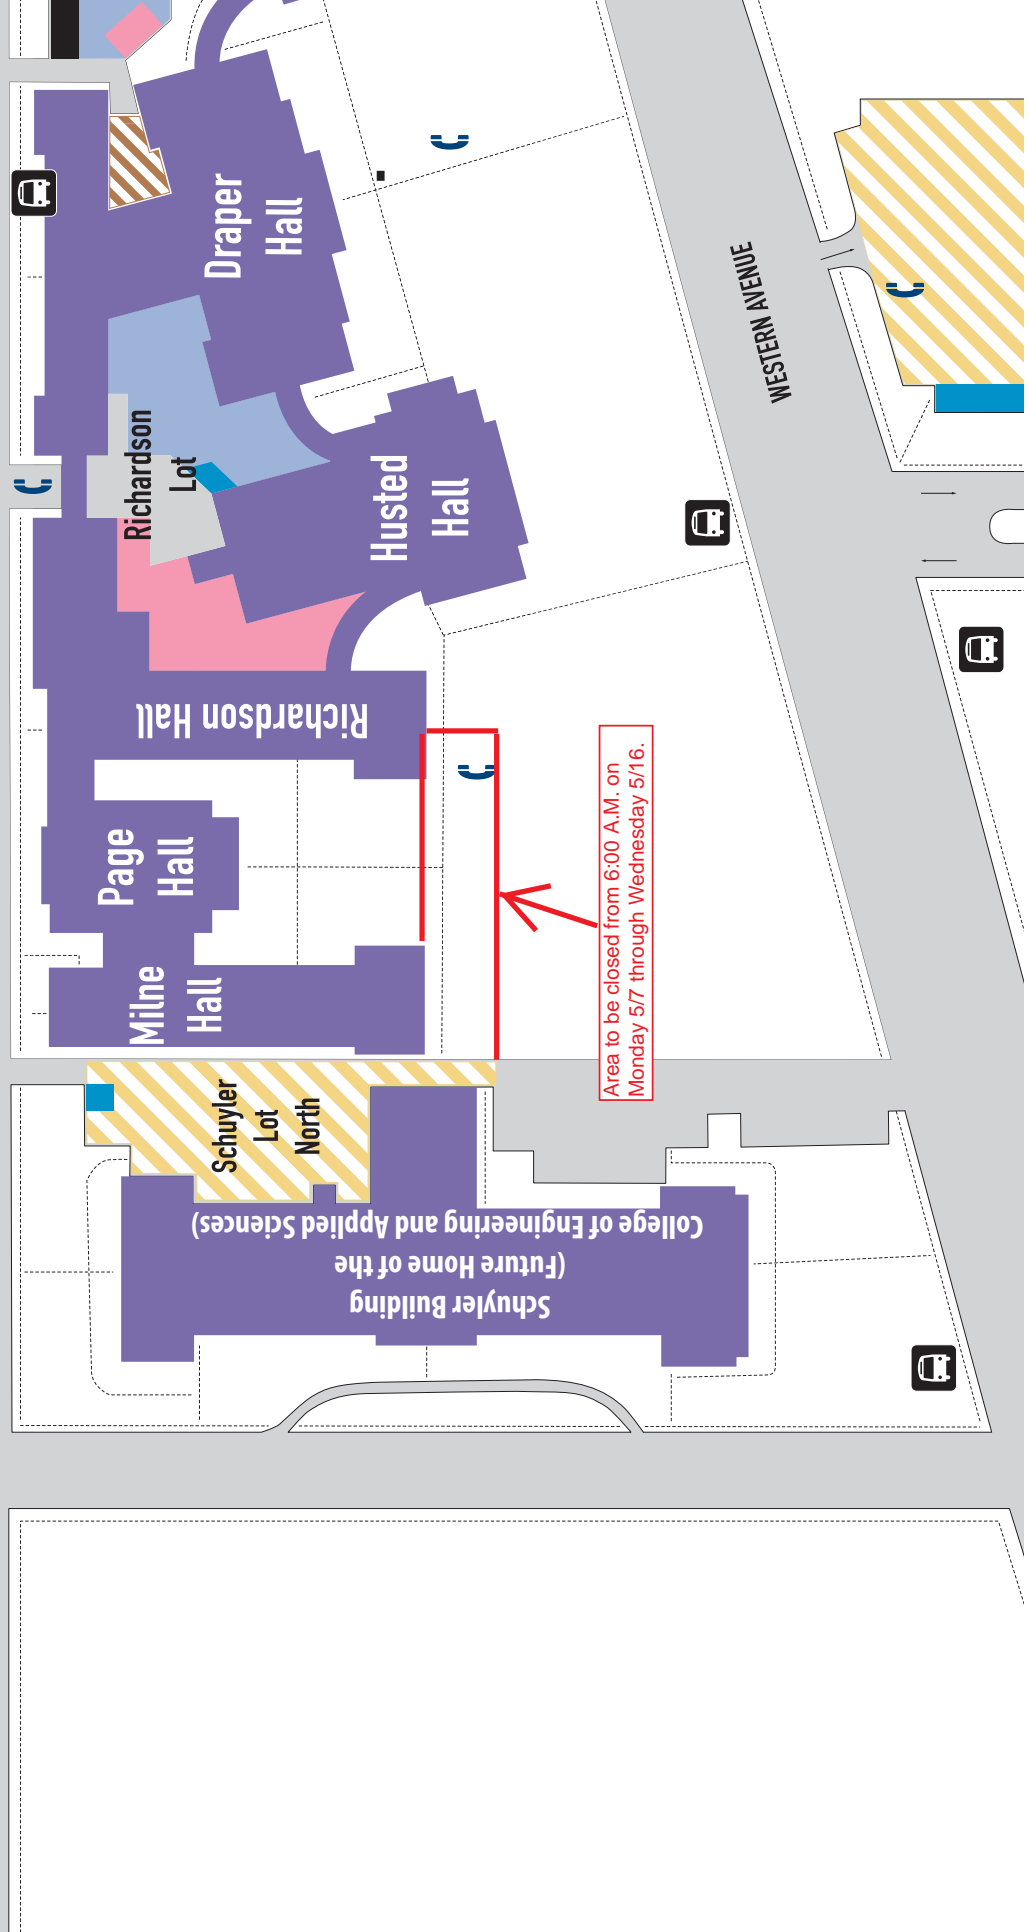

WASHINGTON AVENUE

To: Alumni Quad - 0.5 Miles, Uptown Campus - 2.8 Miles

WESTERN AVENUE

Area to be closed from 6:00 A.M. on Monday 5/17 through Wednesday 5/16.