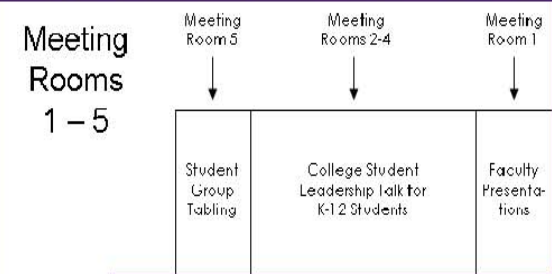

UALBANY DAY 2012 SHOWCASE AT THE PLAZA

EVENT MAP

MEETING ROOM 5
Student Group Tabling

MEETING ROOM 2-4
College Student Leadership
Talk to K-12 Students

MEETING ROOM 1
Faculty Presentations

Empire State Plaza – Northern Concourse

SECTION 1
Coffee Cart (Open to Public)

SECTION 2
Complimentary Ice Cream & Beverages
UALbany Bookstore

SECTION 3
Stage One – Student Performances
Reception Stage at 4:30pm

SECTION 4
Welcome Center
Environmental Sustainability