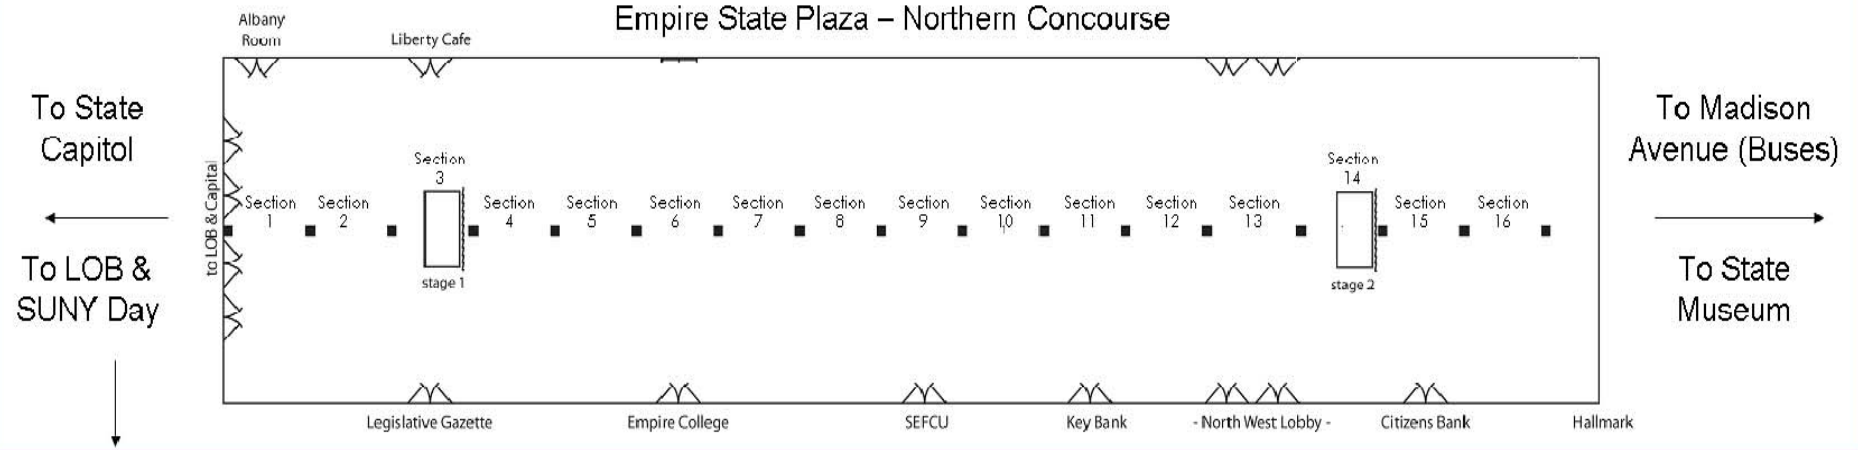

UALBANY DAY 2012 SHOWCASE AT THE PLAZA

EVENT MAP

MEETING ROOM 5
Student Group Tabling

MEETING ROOM 2-4
College Student Leadership
Talk to K-12 Students

MEETING ROOM 1
Faculty Presentations

Empire State Plaza – Northern Concourse

SECTION 1
Coffee Cart (Open to Public)

SECTION 2
Complimentary Ice Cream & Beverages
UALbany Bookstore

SECTION 3
Stage One – Student Performances
Reception Stage at 4:30pm

SECTION 4
Welcome Center
Environmental Sustainability