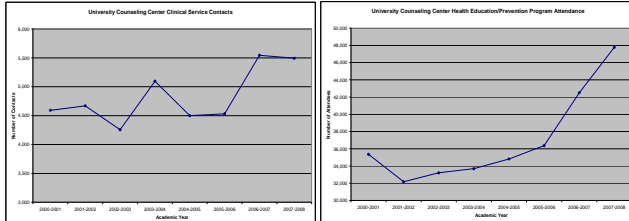

CAREER SERVICES

CONFLICT RESOLUTION (cont.)

ORIENTATION

CAMPUS CENTER

DISABILITY RESOURCE CENTER

PARENT PROGRAM

PERSONAL SAFETY & OFF-CAMPUS AFFAIRS

COUNSELING CENTER

HEALTH CENTER

RESIDENTIAL LIFE

Residence Hall Rehabilitation Costs

CONFLICT RESOLUTION & CIVIC RESPONSIBILITY

MULTICULTURAL STUDENT SUCCESS

STUDENT INVOLVEMENT & LEADERSHIP

On Campus Student Events

MSAC Council Members