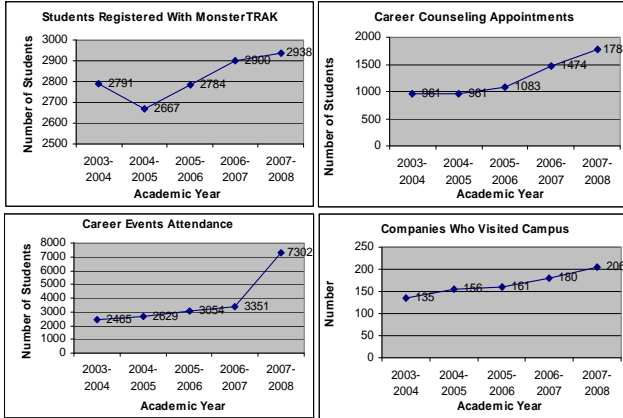

CAREER SERVICES

CONFLICT RESOLUTION (cont.)

ORIENTATION

CAMPUS CENTER

DISABILITY RESOURCE CENTER

PARENT PROGRAM

PERSONAL SAFETY & OFF-CAMPUS AFFAIRS

COUNSELING CENTER

HEALTH CENTER

RESIDENTIAL LIFE

Residence Hall Rehabilitation Costs

CONFLICT RESOLUTION & CIVIC RESPONSIBILITY

MULTICULTURAL STUDENT SUCCESS

STUDENT INVOLVEMENT & LEADERSHIP

On Campus Student Events

MSAC Council Members