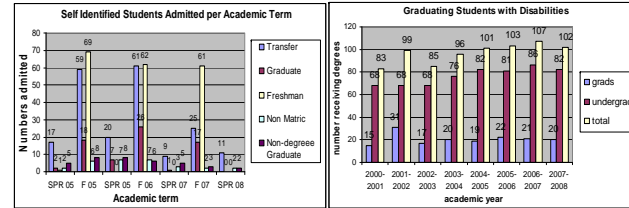

CAREER SERVICES

CONFLICT RESOLUTION (cont.)

ORIENTATION

CAMPUS CENTER

DISABILITY RESOURCE CENTER

PARENT PROGRAM

PERSONAL SAFETY & OFF-CAMPUS AFFAIRS

COUNSELING CENTER

HEALTH CENTER

RESIDENTIAL LIFE

Residence Hall Rehabilitation Costs

CONFLICT RESOLUTION & CIVIC RESPONSIBILITY

MULTICULTURAL STUDENT SUCCESS

STUDENT INVOLVEMENT & LEADERSHIP

On Campus Student Events

MSAC Council Members