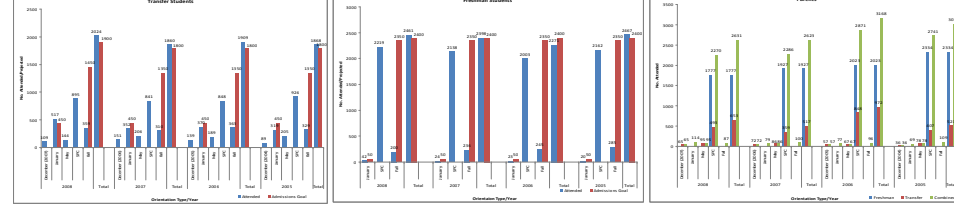

CAREER SERVICES

CONFLICT RESOLUTION (cont.)

ORIENTATION

CAMPUS CENTER

DISABILITY RESOURCE CENTER

PARENT PROGRAM

PERSONAL SAFETY & OFF-CAMPUS AFFAIRS

COUNSELING CENTER

HEALTH CENTER

RESIDENTIAL LIFE

Residence Hall Rehabilitation Costs

CONFLICT RESOLUTION & CIVIC RESPONSIBILITY

MULTICULTURAL STUDENT SUCCESS

STUDENT INVOLVEMENT & LEADERSHIP

On Campus Student Events

MSAC Council Members