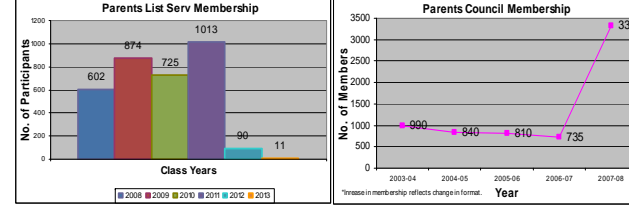

CAREER SERVICES

CONFLICT RESOLUTION (cont.)

ORIENTATION

CAMPUS CENTER

DISABILITY RESOURCE CENTER

PARENT PROGRAM

PERSONAL SAFETY & OFF-CAMPUS AFFAIRS

COUNSELING CENTER

HEALTH CENTER

RESIDENTIAL LIFE

Residence Hall Rehabilitation Costs

CONFLICT RESOLUTION & CIVIC RESPONSIBILITY

MULTICULTURAL STUDENT SUCCESS

STUDENT INVOLVEMENT & LEADERSHIP

On Campus Student Events

MSAC Council Members