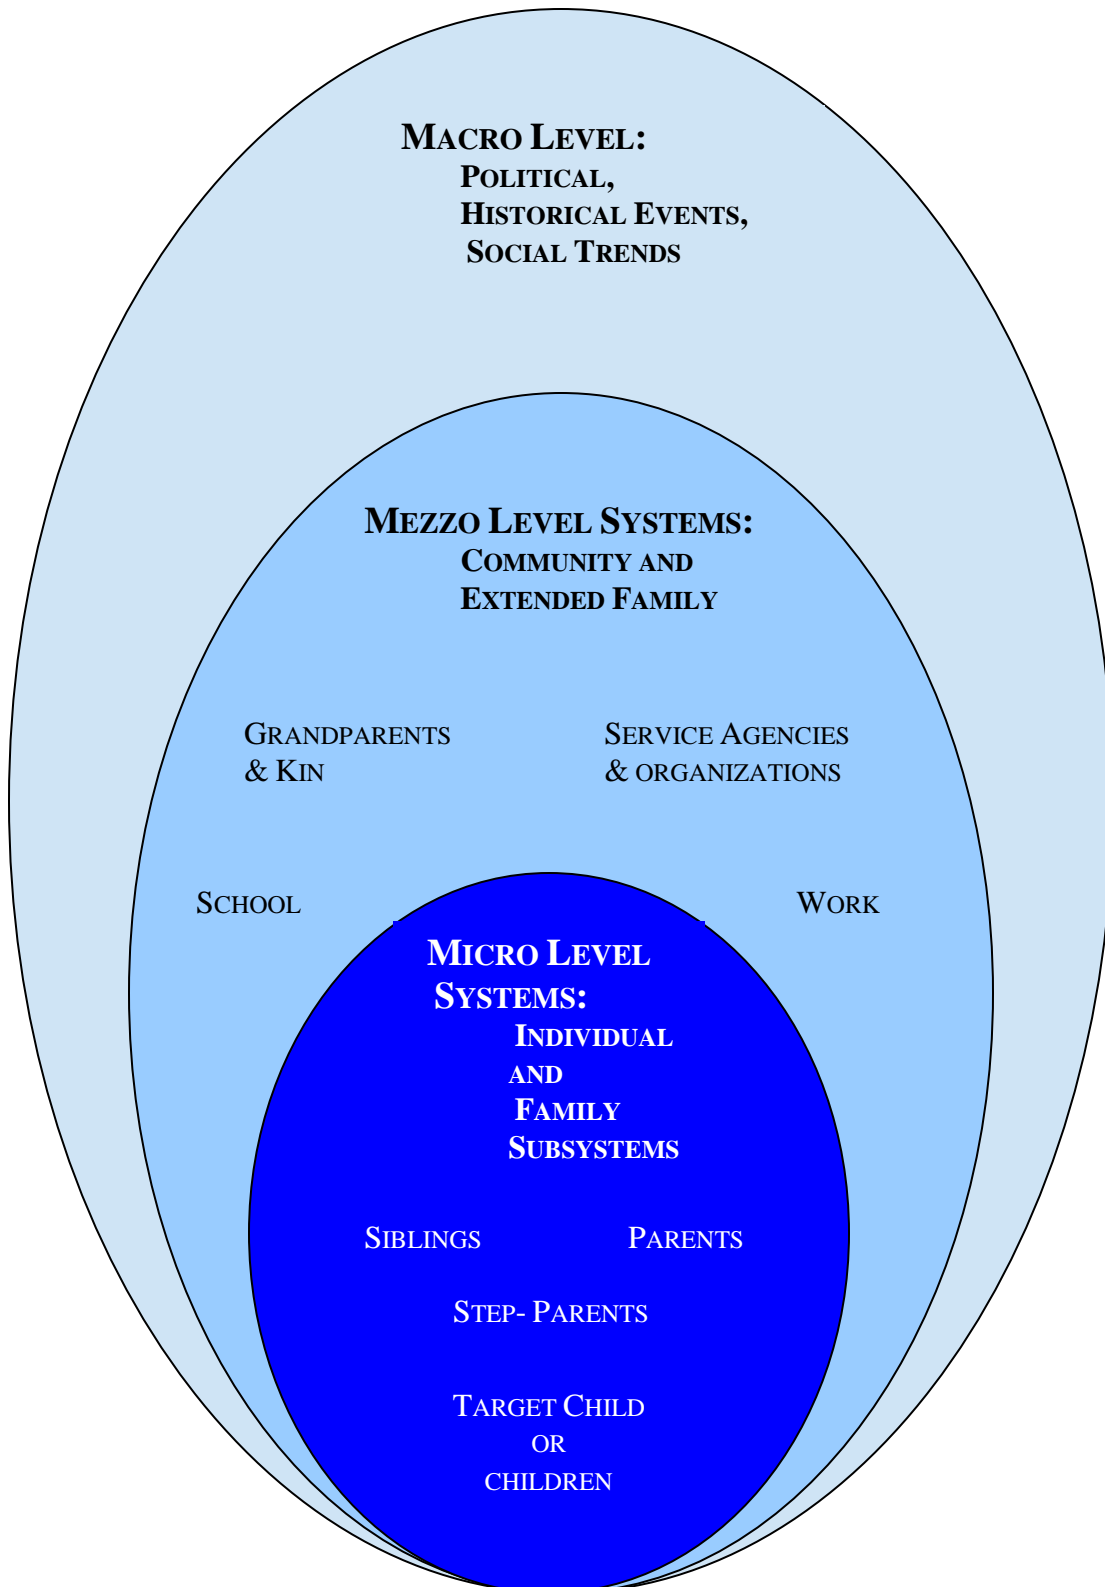

ECO – MAP

THE ECO-MAP IS A TOOL USED TO ORGANIZE INFORMATION FROM EACH LEVEL OF THE ENVIRONMENT

CULTURAL INFLUENCES SHOULD BE NOTED AT EACH LEVEL