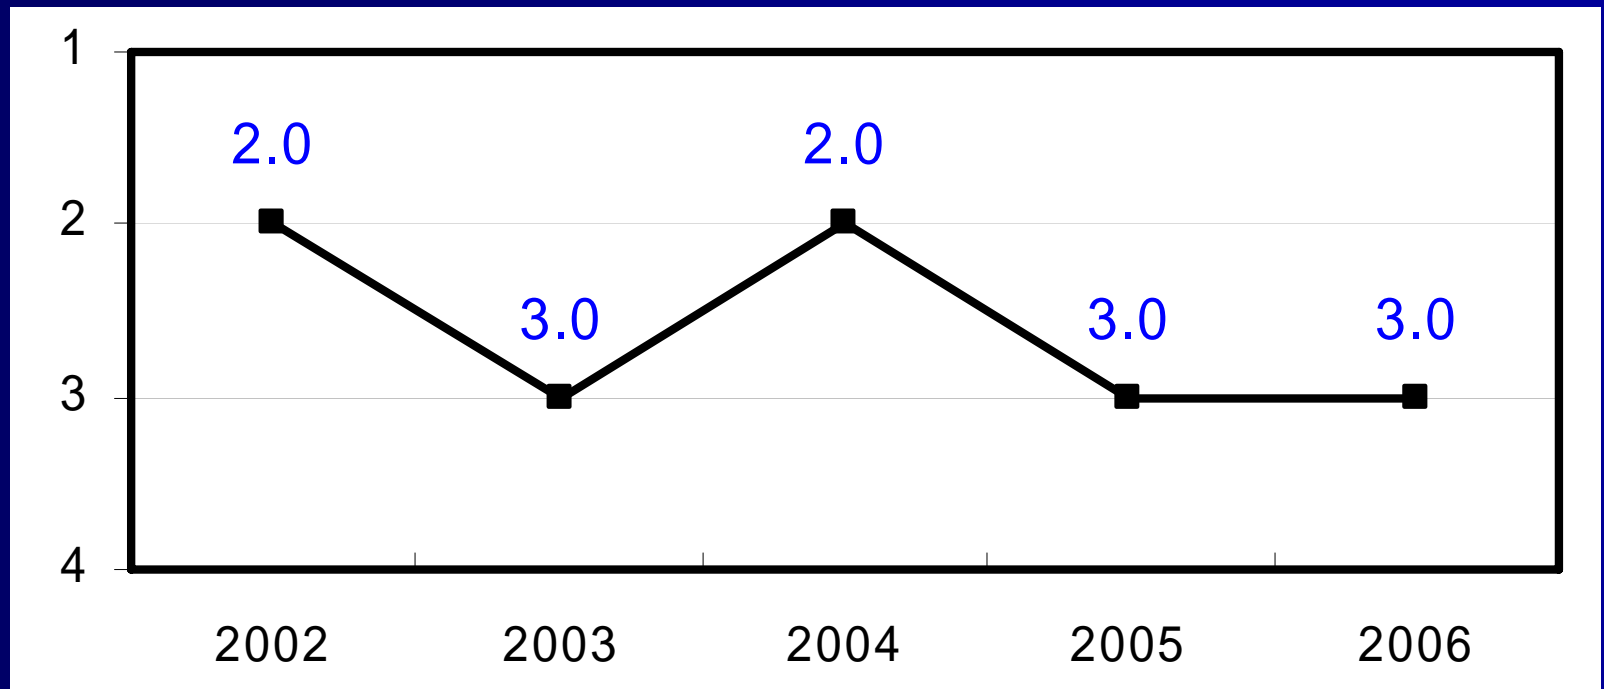

Research Productivity

Performance Dashboard

Research

Total Externally Funded Research

Performance Dashboard

National Rankings

U.S. News and World Report Tier Level

**UNIVERSITY
AT ALBANY**
State University of New York