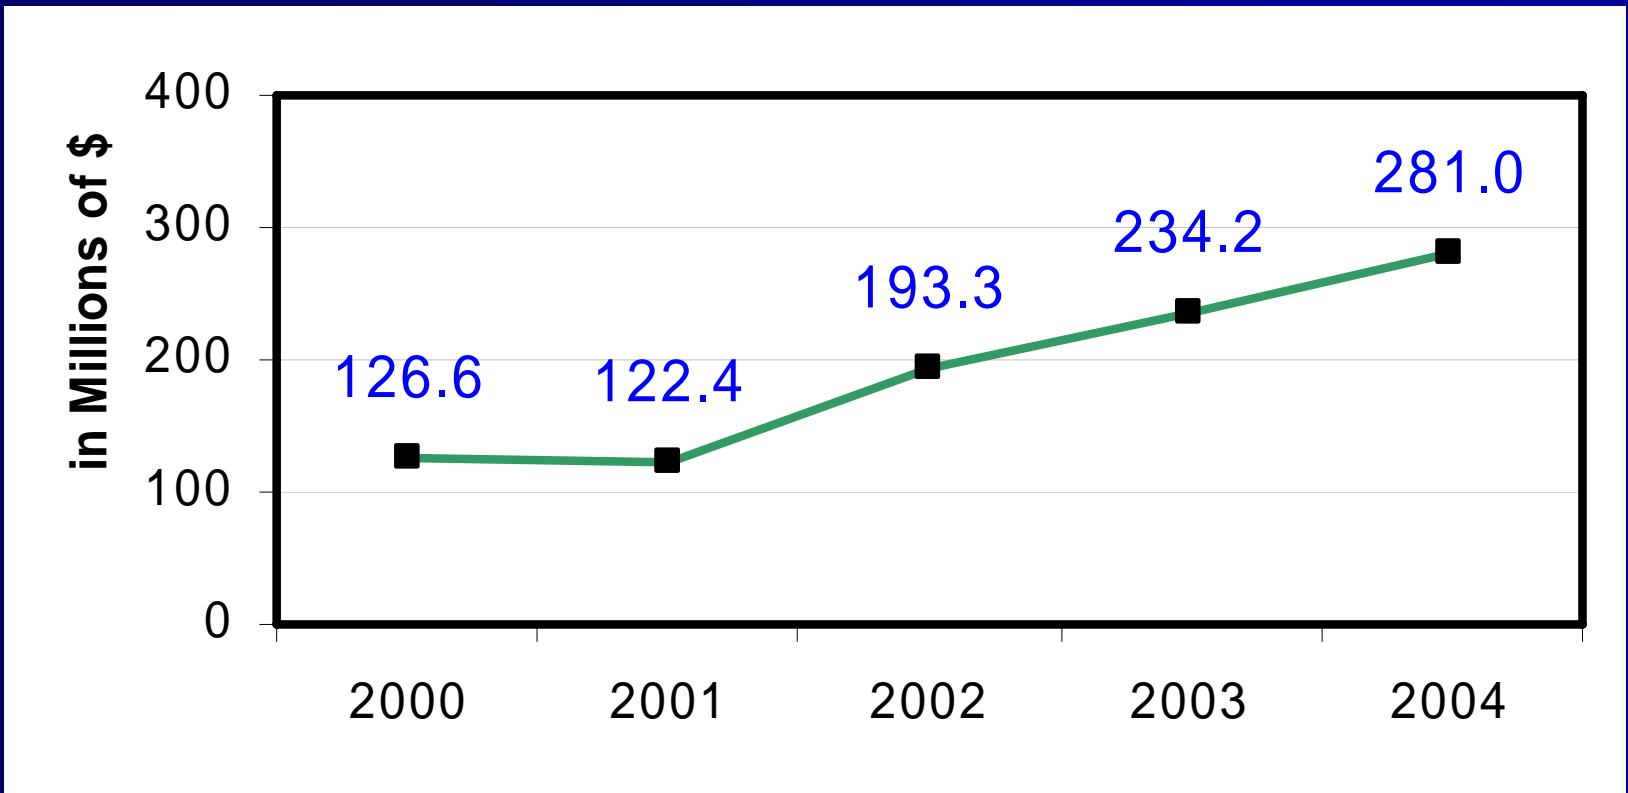

Research Productivity

Performance Dashboard

Research

Total Externally Funded Research

Performance Dashboard

National Rankings

U.S. News and World Report Tier Level

**UNIVERSITY
AT ALBANY**
State University of New York