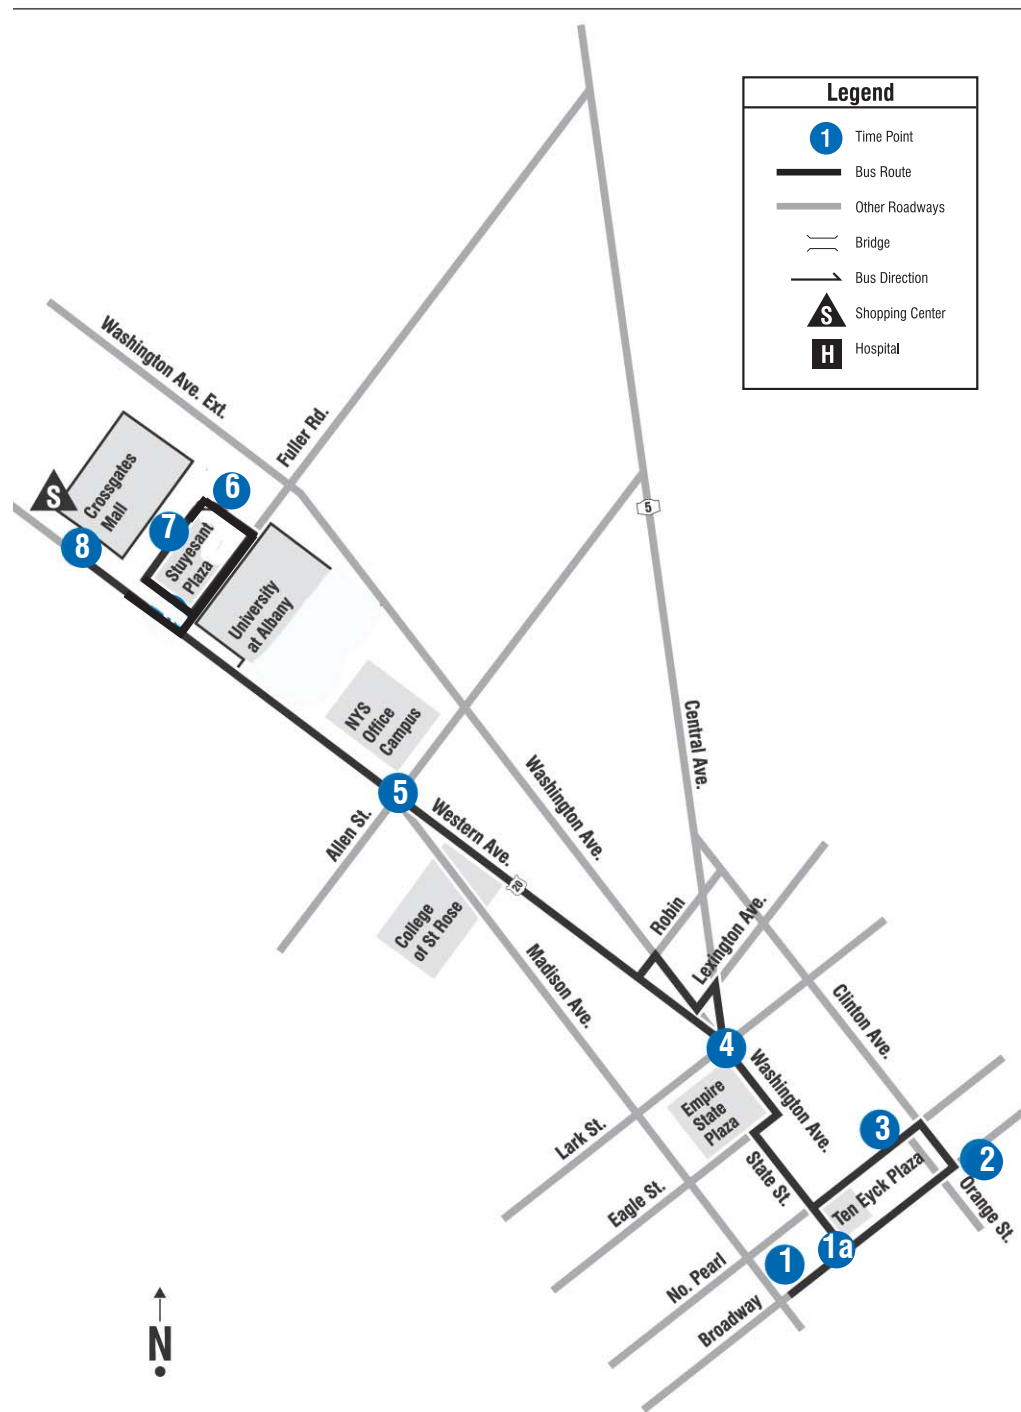

Sunday & Major Holidays

Crossgates Mall to Downtown

Crossgates Mid/Mall 8	Exec Park & Tower Lane 6	Stuyvesant Plaza 7	Western & Allen 5	Washington & Lark 4	Hudson & Broadway 1a	Greyhound Terminal 1
830a	838a	840a	852a	900a	905a	908a
900a	908a	910a	922a	930a	935a	938a
930a	938a	940a	952a	1000a	1005a	1008a
1000a	1008a	1010a	1022a	1030a	1035a	1038a
1030a	1038a	1040a	1052a	1100a	1105a	1108a
1100a	1108a	1110a	1122a	1130a	1135a	1138a
1130a	1138a	1140a	1152a	1200p	1205p	1208p
1200p	1208p	1210p	1222p	1230p	1235p	1238p
1230p	1238p	1240p	1252p	100p	105p	108p
100p	108p	110p	122p	130p	135p	138p
130p	138p	140p	152p	200p	205p	208p
200p	208p	210p	222p	230p	235p	238p
230p	238p	240p	252p	300p	305p	308p
300p	308p	310p	322p	330p	335p	338p
330p	338p	340p	352p	400p	405p	408p
400p	408p	410p	422p	430p	435p	438p
430p	438p	440p	452p	500p	505p	508p
500p	508p	510p	522p	530p	535p	538p
530p	538p	540p	552p	600p	605p	608p
600p	608p	610p	622p	630p	635p	638p
630p	638p	640p	652p	700p	705p	708p

ShuttleBug customers traveling west of Crossgates Mall on Washington Ave Extension can use ShuttleBug service. ShuttleBug provides service to Washington Avenue Extension business and employment centers.

Senior Citizens (65 years+) and people with disabilities ride for half fare all day on weekends and major holidays. Valid reduced fare cards or Medicare cards must be shown to the bus operator upon boarding.