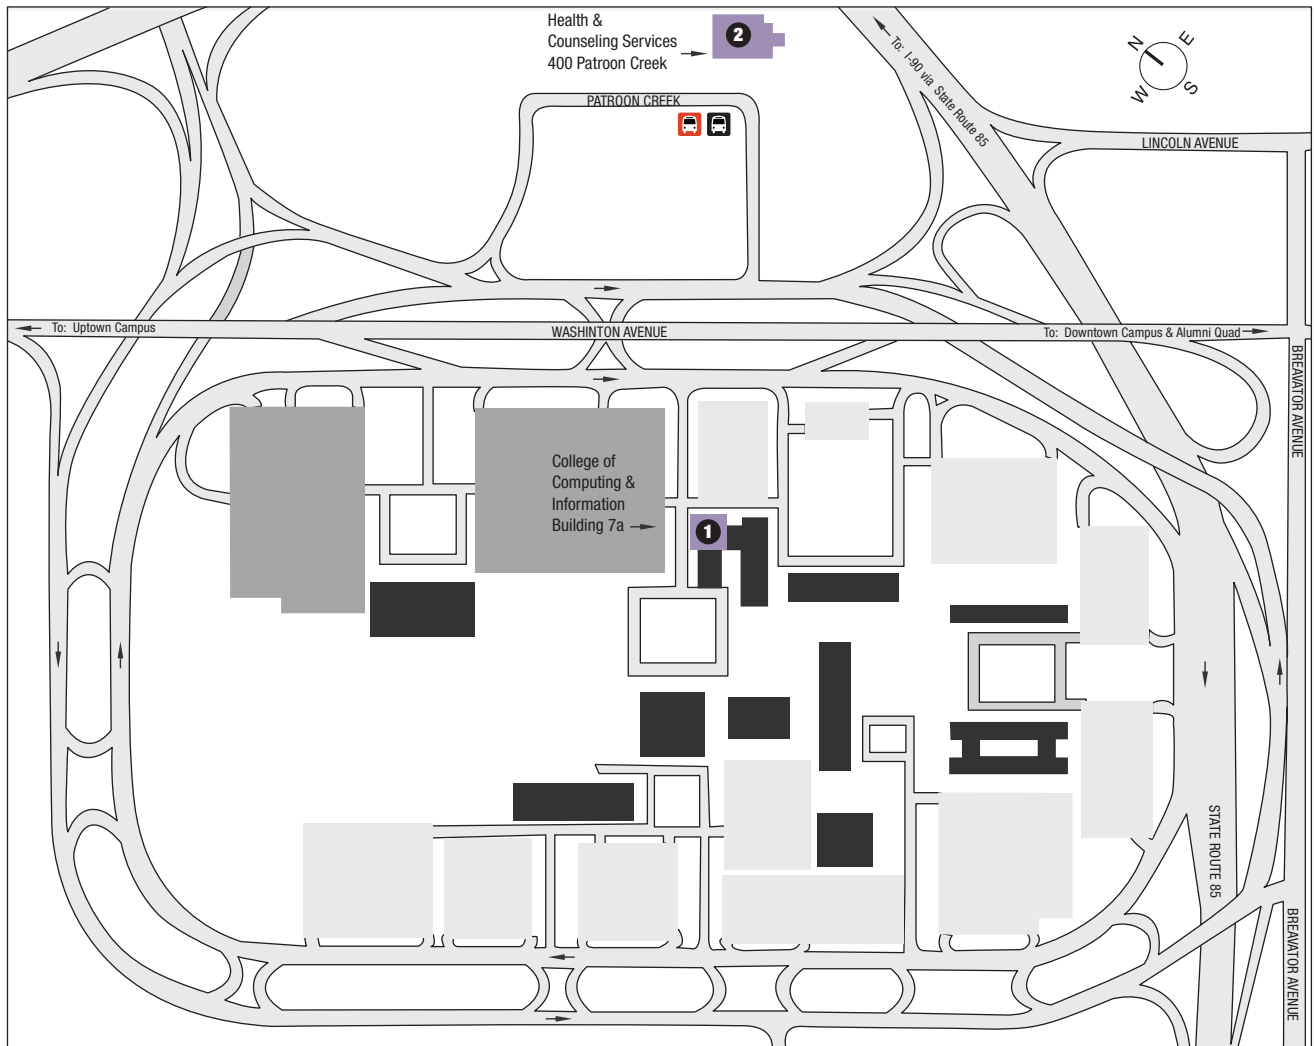

# PATROON CREEK AND HARRIMAN CAMPUS

## PARKING, TRANSPORTATION AND BUILDINGS LEGEND

-  College of Computing and Information
-  Health & Counseling Services
-  Shuttle to Uptown Campus
-  Bus Stop
-  University Buildings

**UNIVERSITY  
AT ALBANY**  
State University of New York