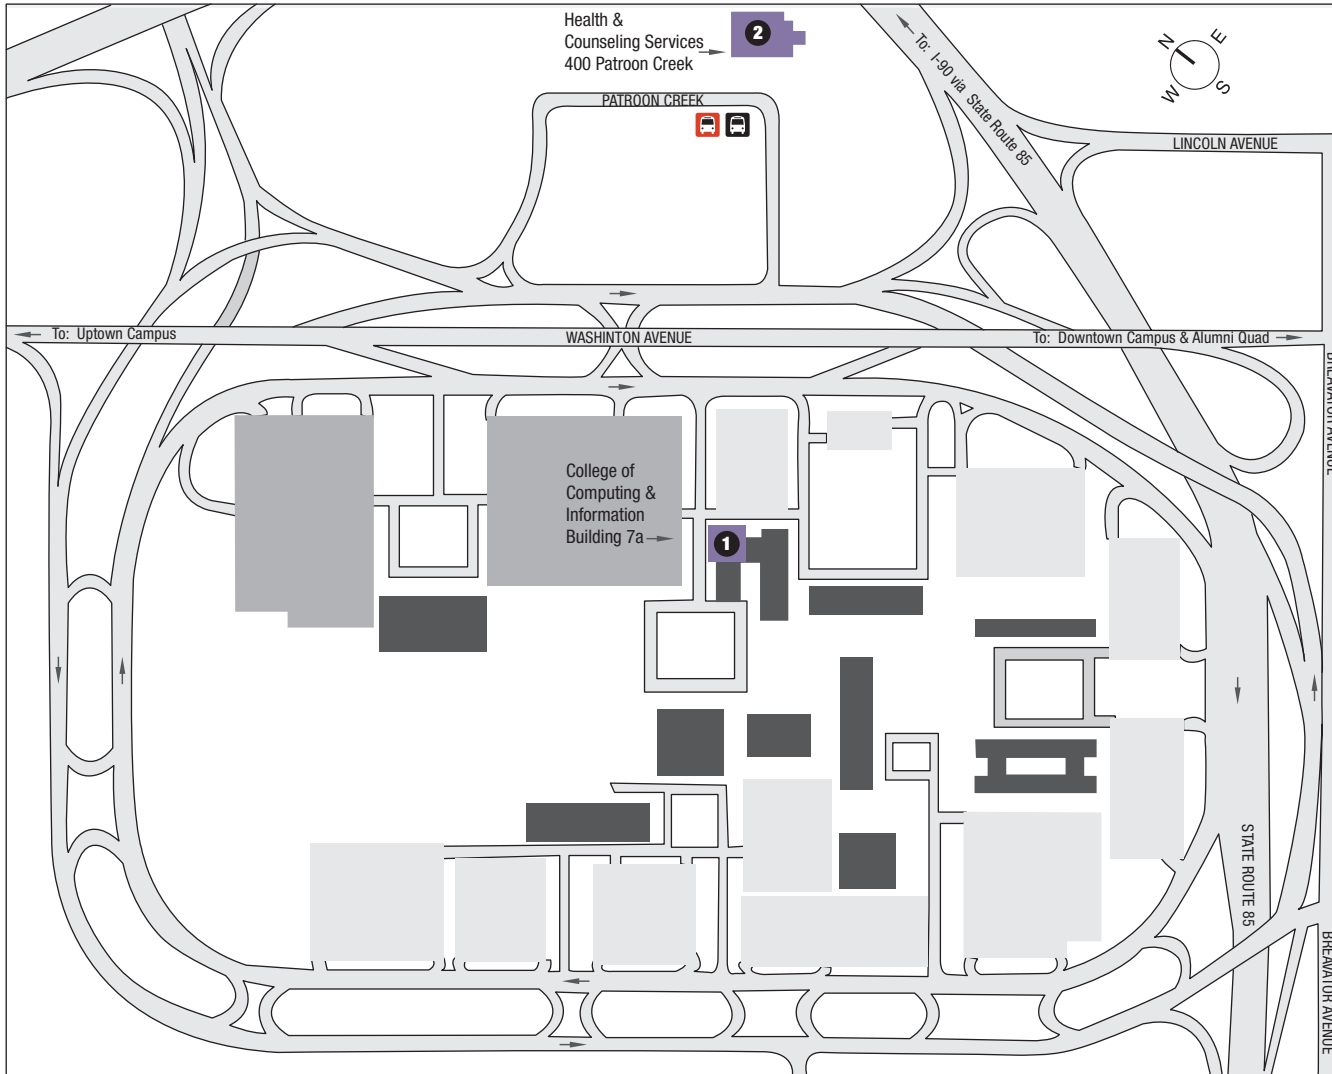

# PATROON CREEK AND HARRIMAN CAMPUS

## PARKING, TRANSPORTATION AND BUILDING LEGEND

- 1** College of Computing and Information
- 2** Health & Counseling Services
-  Shuttle to Uptown Campus
-  Bus Stop
-  University Buildings