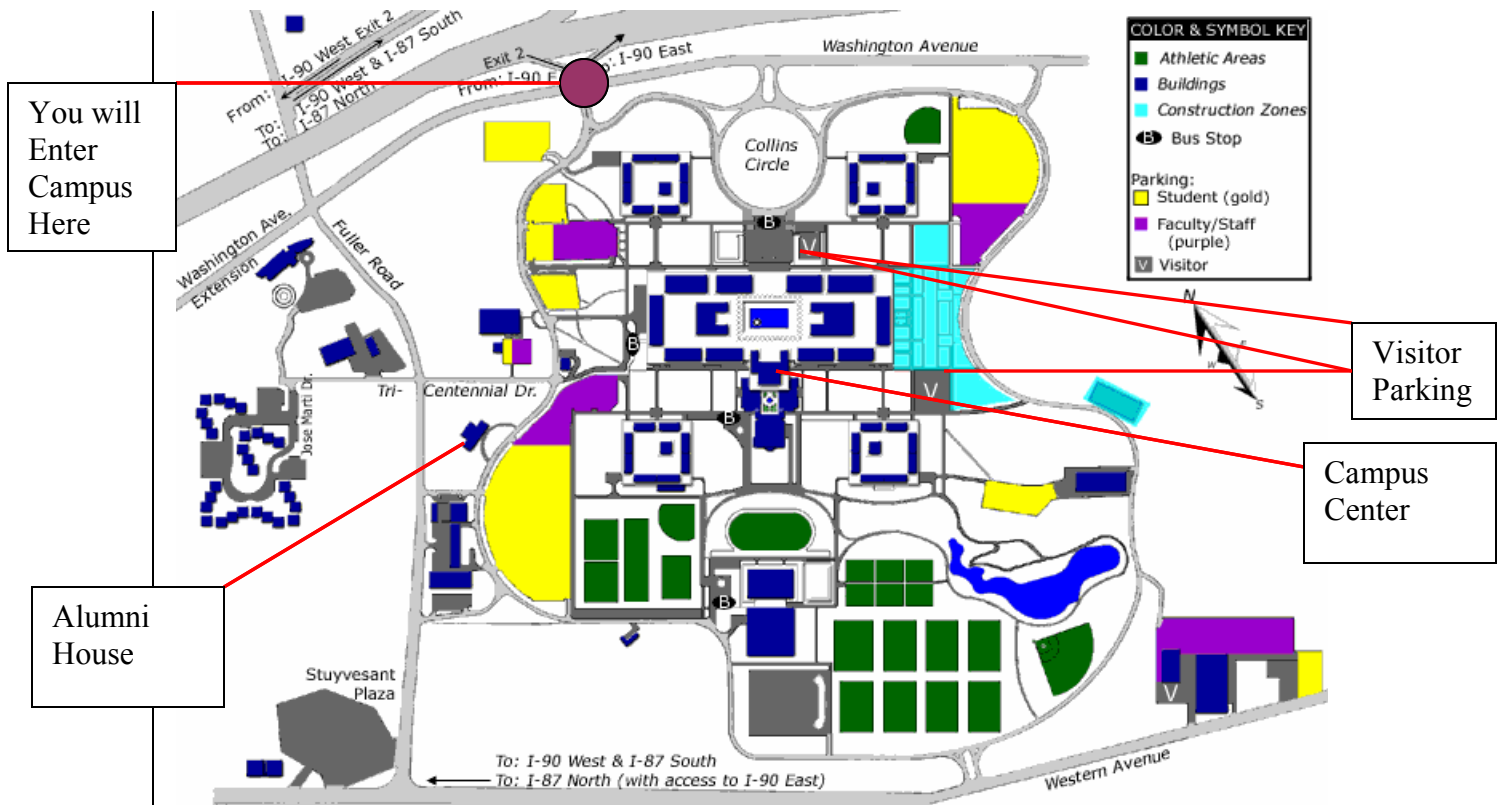

# Kelly Conference Map

After following UAlbany directions to the **Uptown Campus**, refer to the following map to locate visitor Park, the Campus Center (Location of the Kelly Conference), and the Alumni House (Location of the Kelly Conference Reception on March 31<sup>st</sup> from 8:00 p.m.-10:00 p.m.).

Campus Center: Once entering the campus center (through the doors facing the fountain), ascend the stairs to your right or left. The Kelly conference registration desk will be at the top of the stairs.