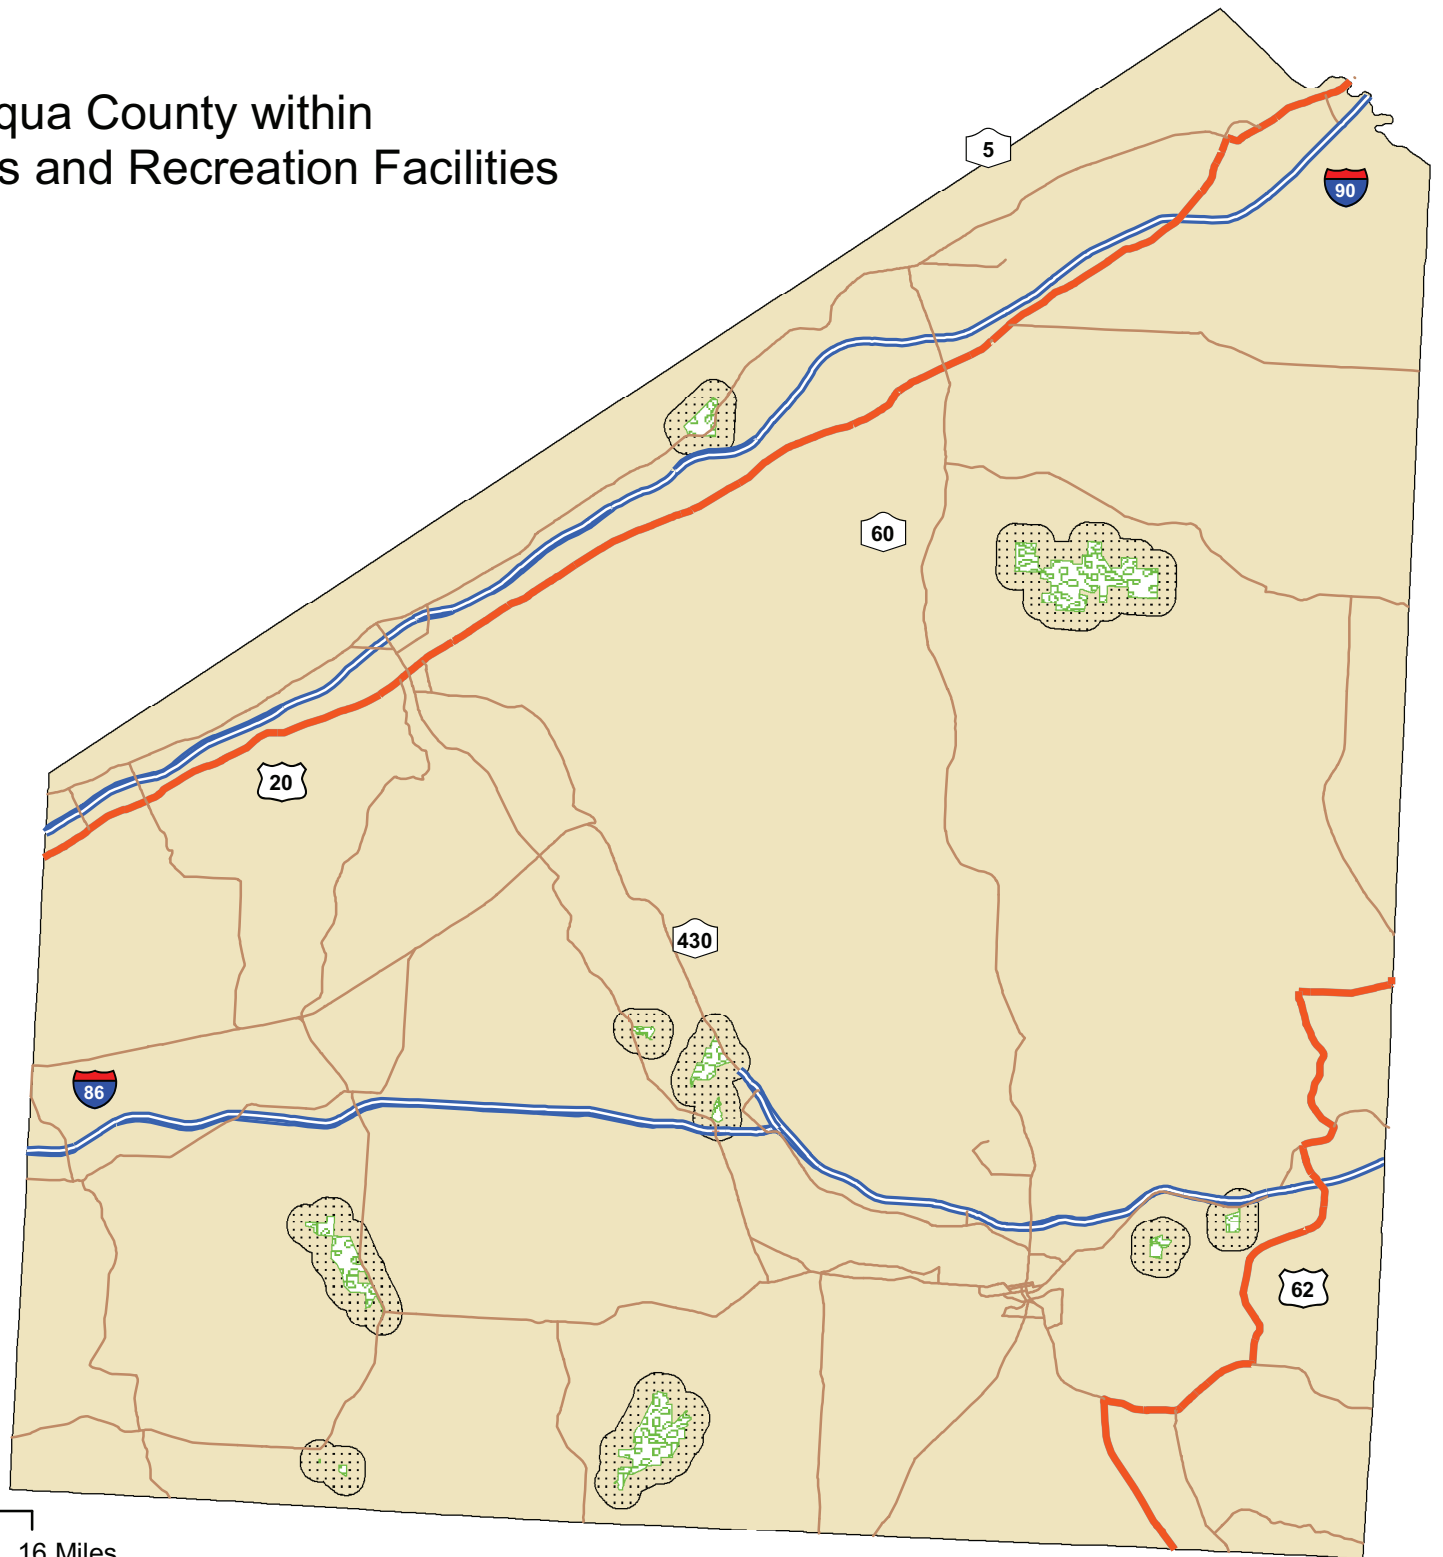

# Areas in Chataouqua County within Walking Distance of Education Facilities

-  Schools
-  Colleges
-  1/2 Mile Buffer Zone
-  Limited Access Highway
-  Major Road
-  Minor Road

0 4 8 16 Miles

# Areas in Chatauqua County within Walking Distance of Medical Facilities

N

-  Nursing Home
-  Hospital
-  1/2 Mile Buffer Zone
-  Limited Access Highway
-  Major Road
-  Minor Road

0 4 8 16 Miles

# Areas in Chataouqua County within Walking Distance of Parks and Recreation Facilities

	Parks and Recreation Facilities
	1/2 Mile Buffer Zone
	Limited Access Highway
	Major Road
	Minor Road

0 4 8 16 Miles