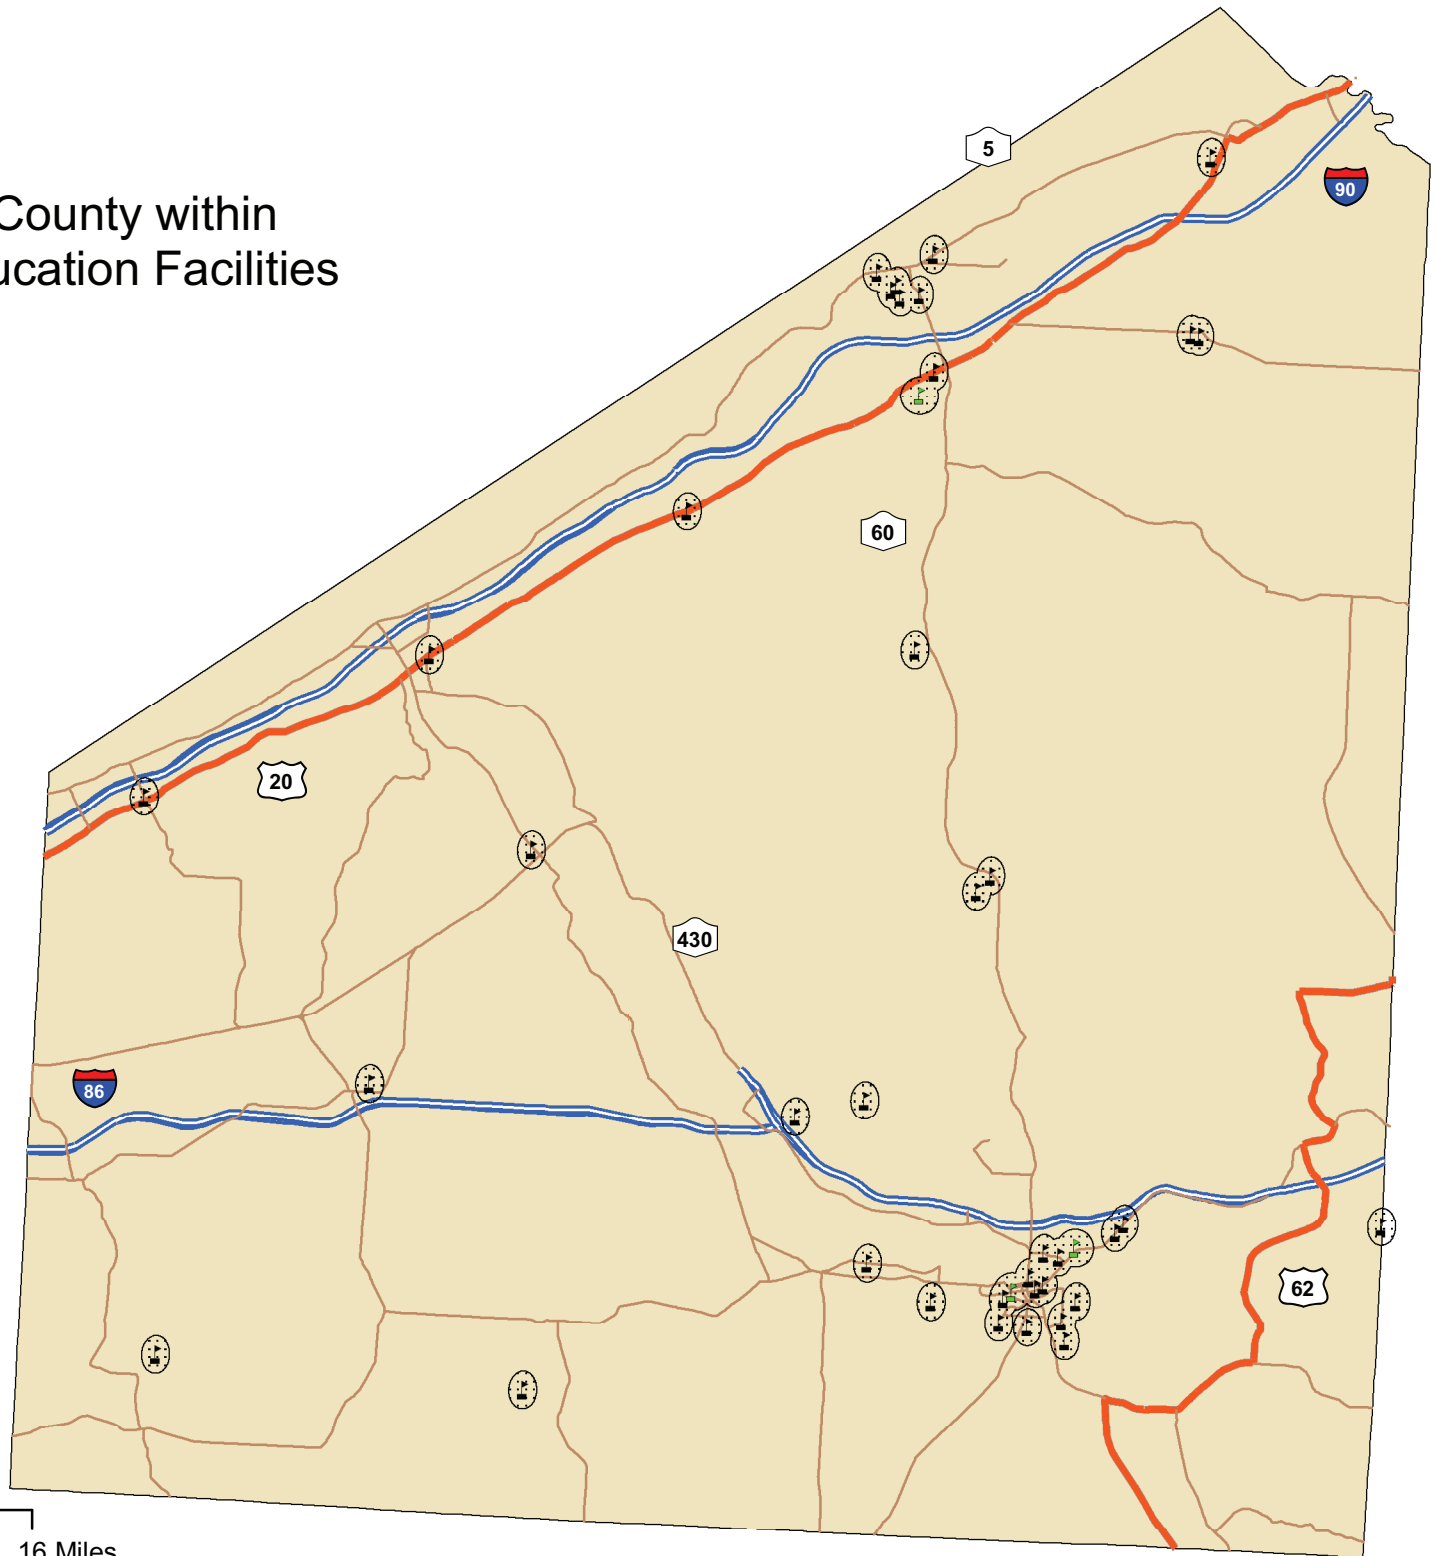

# Areas in Chataouqua County within Walking Distance of Education Facilities

-  Schools
-  Colleges
-  1/2 Mile Buffer Zone
-  Limited Access Highway
-  Major Road
-  Minor Road

0 4 8 16 Miles

# Areas in Chatauqua County within Walking Distance of Medical Facilities

N

-  Nursing Home
-  Hospital
-  1/2 Mile Buffer Zone
-  Limited Access Highway
-  Major Road
-  Minor Road

0 4 8 16 Miles

# Areas in Chataouqua County within Walking Distance of Parks and Recreation Facilities

	Parks and Recreation Facilities
	1/2 Mile Buffer Zone
	Limited Access Highway
	Major Road
	Minor Road

0 4 8 16 Miles