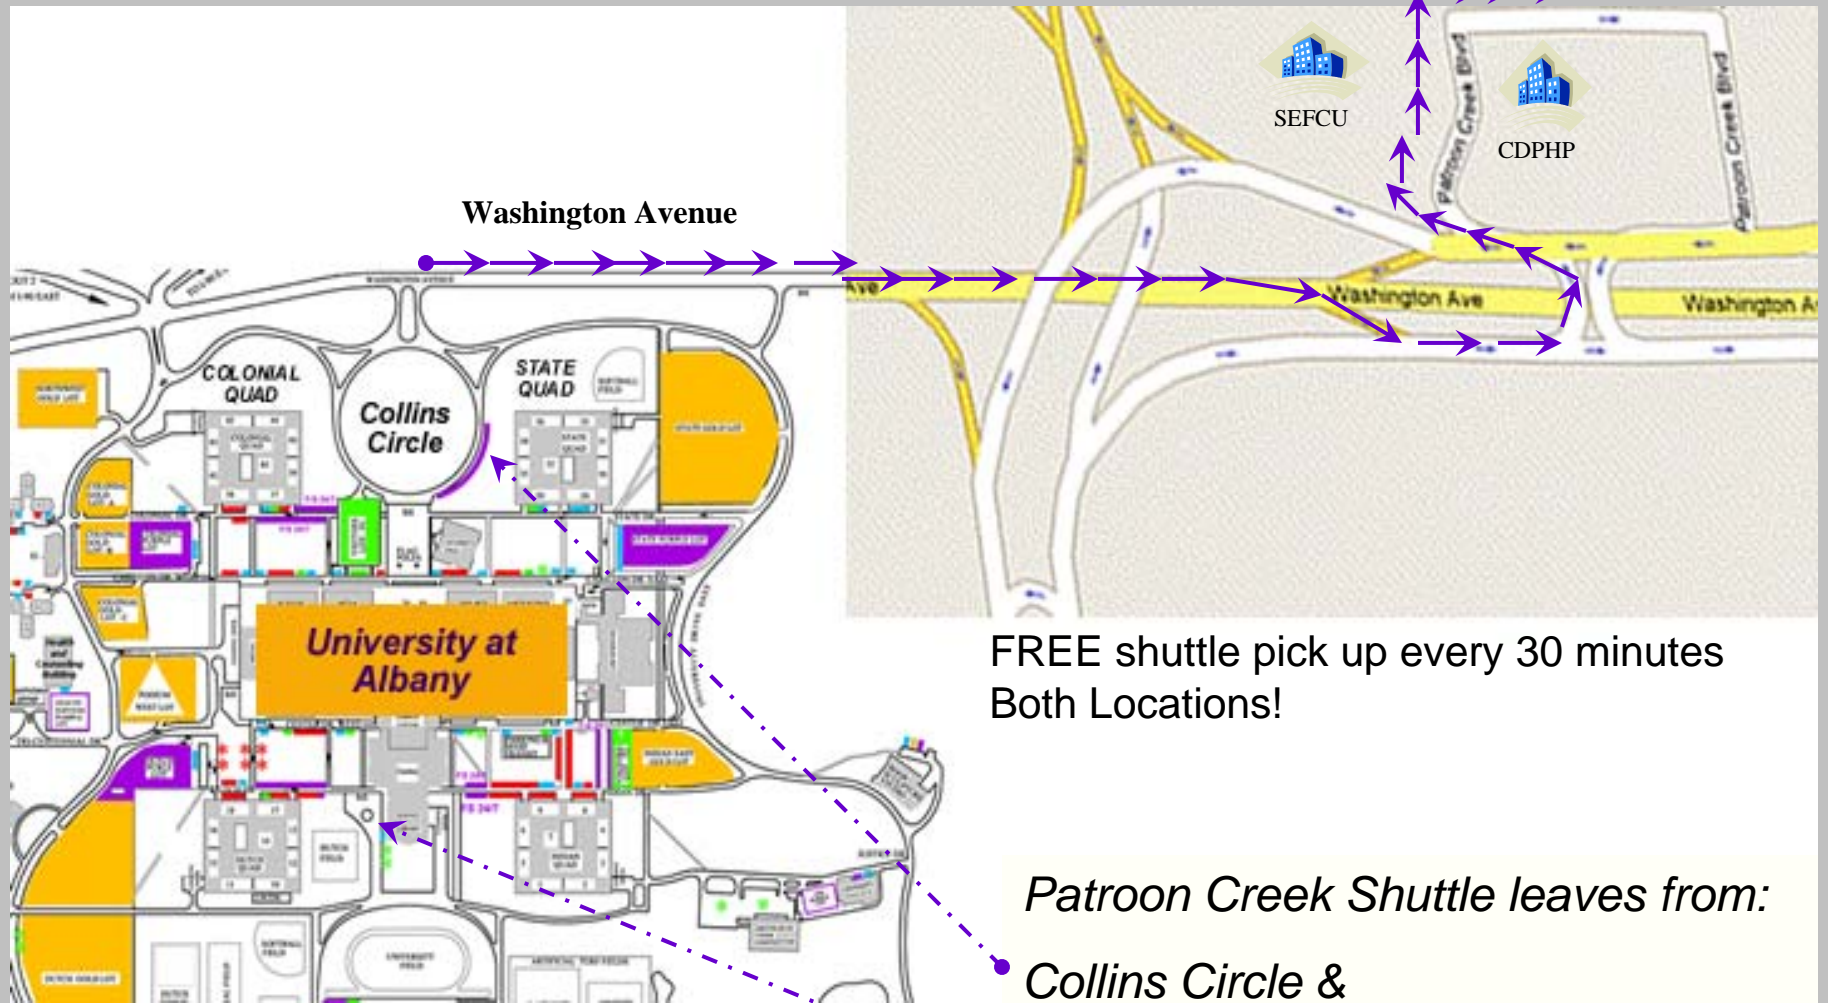

400 Patroon Creek Blvd.  
University Counseling Center ~ Suite 104  
University Health Center ~ Suite 200

**400 Patroon Creek Blvd.**

FREE shuttle pick up every 30 minutes  
Both Locations!

*Patroon Creek Shuttle leaves from:*  
*Collins Circle &*  
*Science Library*