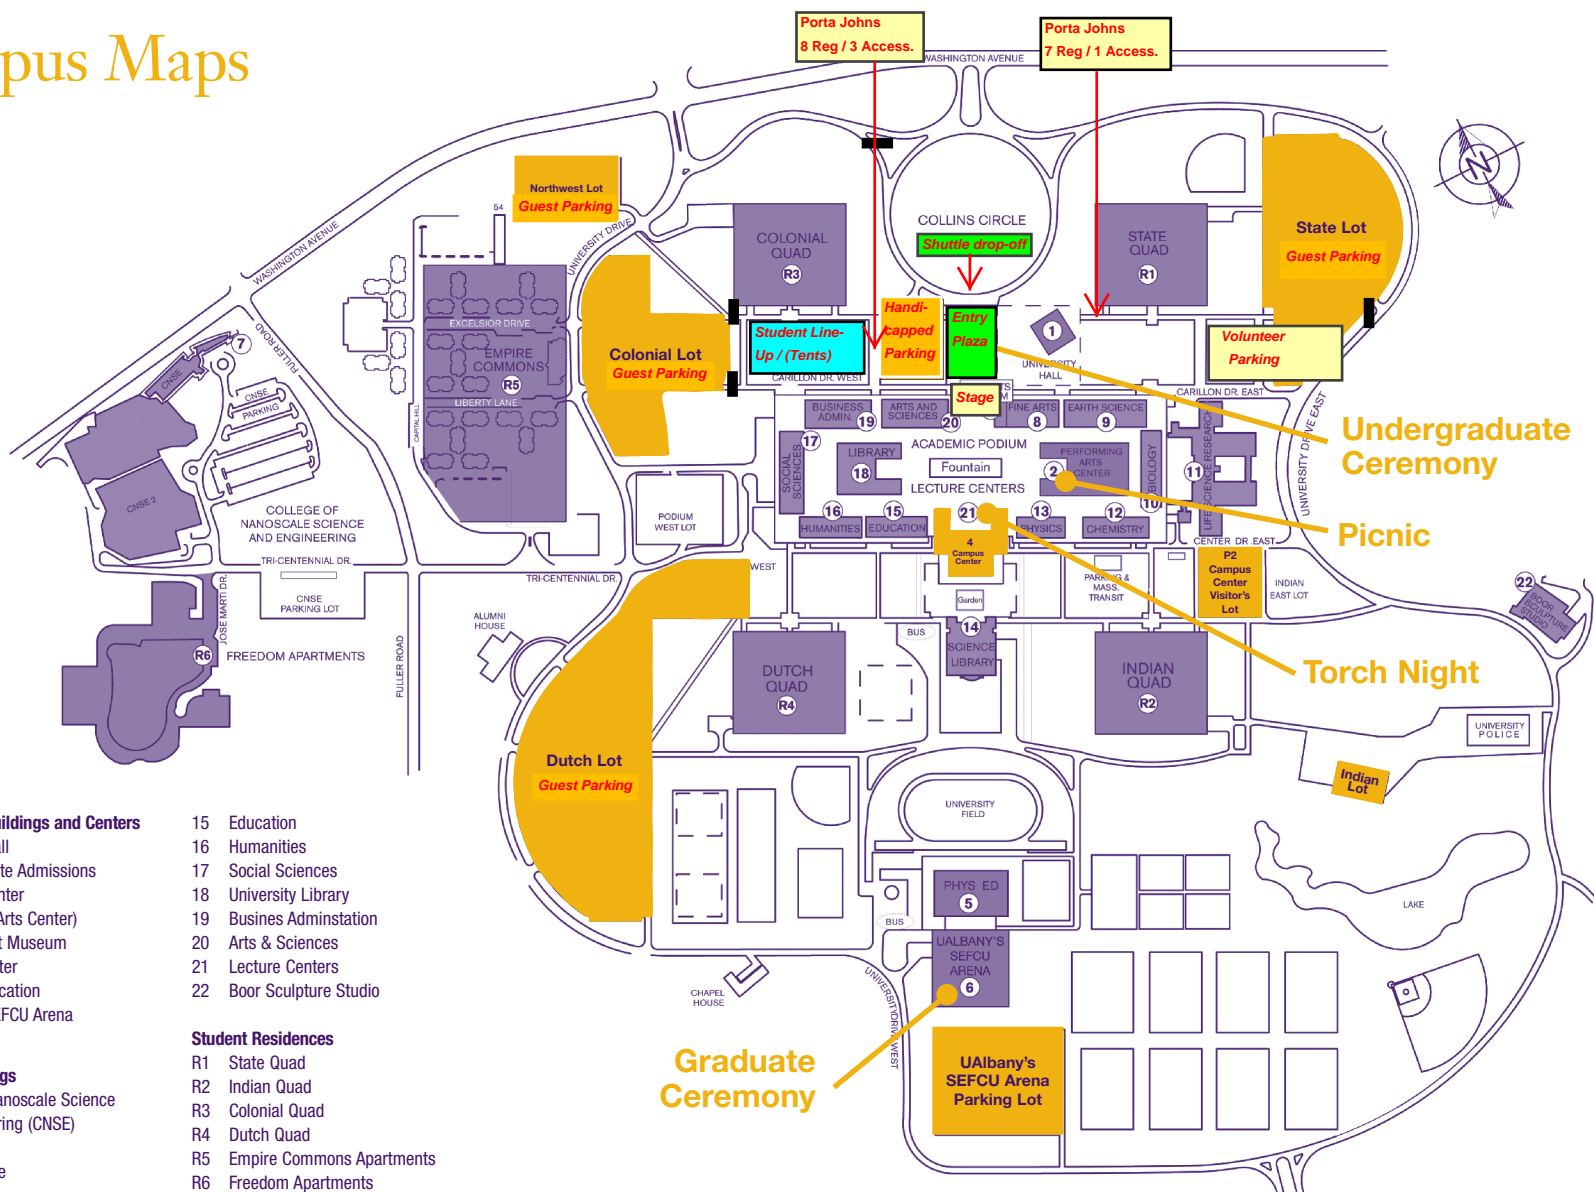

Campus Maps

Administrative Buildings and Centers

- 1 University Hall
- 2 Undergraduate Admissions
Welcome Center
(Performing Arts Center)
- 3 University Art Museum
- 4 Campus Center
- 5 Physical Education
- 6 UAlbany's SEFCU Arena

- 15 Education
- 16 Humanities
- 17 Social Sciences
- 18 University Library
- 19 Business Administration
- 20 Arts & Sciences
- 21 Lecture Centers
- 22 Boor Sculpture Studio

Academic Buildings

- 7 College of Nanoscale Science and Engineering (CNSE)
- 8 Fine Arts
- 9 Earth Science
- 10 Biology
- 11 Life Science
- 12 Chemistry
- 13 Physics
- 14 Science Library

Student Residences

- R1 State Quad
- R2 Indian Quad
- R3 Colonial Quad
- R4 Dutch Quad
- R5 Empire Commons Apartments
- R6 Freedom Apartments

Visitor Parking

- P1 Collins Circle
- P2 Campus Center