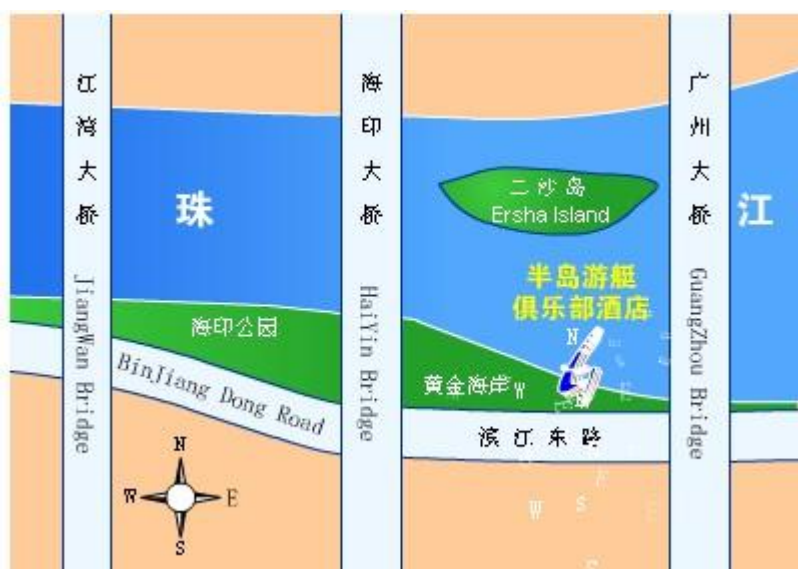

Name: Gold Coast Marina Club .GZ 广州半岛游艇俱乐部

Website: <http://www.gcmarina.com/web/english/zhinan.asp>

Location:

Situated along the beautiful Pearl River, Gold Coast Marina Club Hotel is conveniently located. It's only 8km from Baiyun International Airport, 3.5 km from Guangzhou Railway Station East, 3 km from Guangzhou International Conference Exhibition Center and just a short stroll away from Jujiang night cruise marina. While situated in the heart of the prime commercial area, there are also great cultural and leisure entertainments readily at your reach. Xinghai Concerthall, Zhongda Marina, North Plaza of Sun Yat-sen University, Haiyin Park and Shopping center are just steps away from the hotel.

| | | | |
|-------------|--------------------------------|---------------------|--------------|
| ADD: | 81, Binjiang Rd. E., Guangzhou | Postal code: | 510260 |
| TEL: | 020-34280123 | FAX: | 020-34287980 |

滨江东路 81 号（中山大学北门广场旁边）

Map:

PS: We strongly advise you take taxi from airport or train station to hotel, it is much more convenience for you to arrive at the hotel.