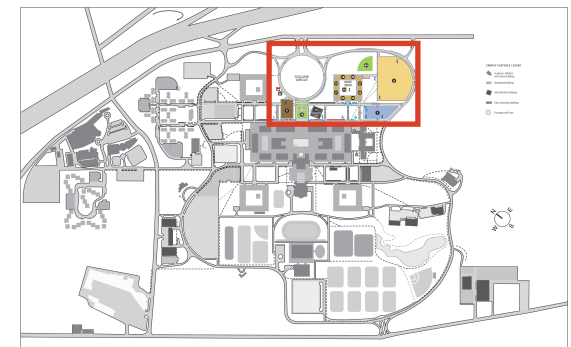

STATE QUAD AND UNIVERSITY HALL

PARKING, TRANSPORTATION AND PEDESTRIAN WALKWAY LEGEND

- Student Permit Required
24 Hours - Everyday
- Faculty/Staff Permit Required
8:00AM-4:00PM
- Visitor's Parking
- Faculty/Staff Permit Required
24 Hours - Everyday
- Special Dock Permit Required
- University Handicap Permit Required
- Pedestrian Path - Paved
- Bus Stop
- Shuttle to Health & Counseling Services,
Patroon Creek
- Emergency Bluelight Phone

All parking is subject to change.
Therefore, please pay attention
to parking signage.

- 21 Anthony
- 22 Copper
- 16 Eastman Tower
- 24 Fulton
- 23 Irving
- 17 Melville
- 18 Steimetz
- 19 Tappan
- 20 Whitman
- 76 Entry Fountain
- 64 Softball Field
- 15 University Hall