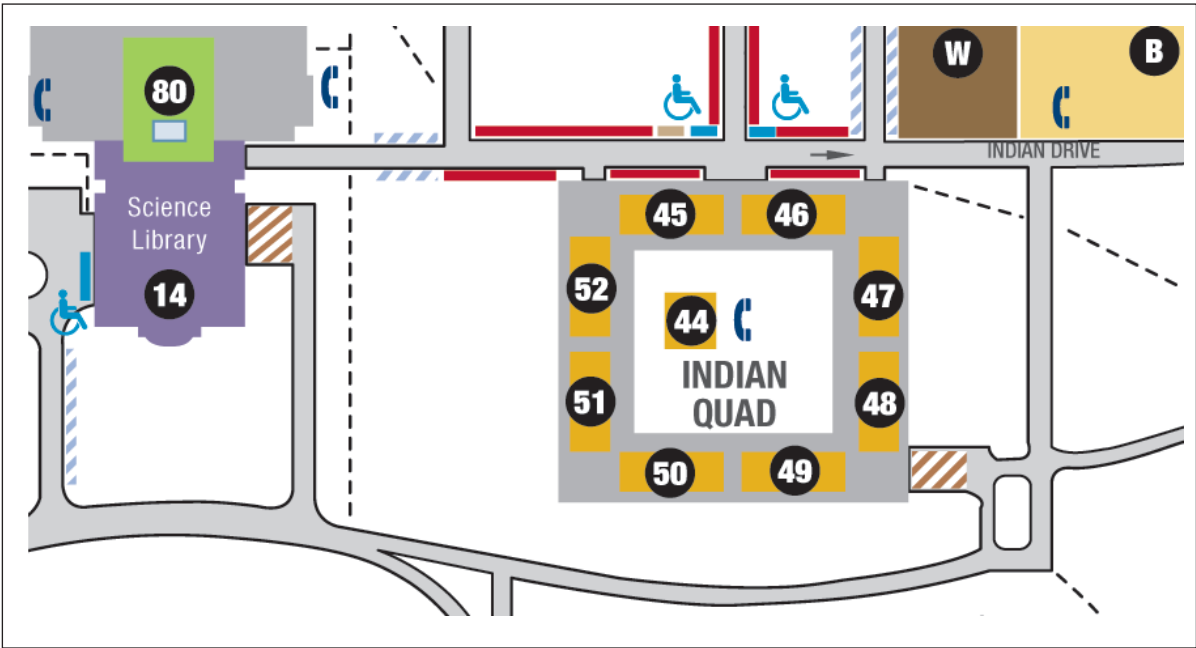

# INDIAN QUAD AND SCIENCE LIBRARY

### PARKING, TRANSPORTATION AND PEDESTRIAN WALKWAY LEGEND

- Student Permit Required  
24 Hours - Everyday
- Faculty/Staff Permit Required  
24 Hours - Everyday
- Visitor Parking  
8:00AM-8:00PM Monday-Friday  
Visitors must park in visitor parking or at metered parking services
- Special Dock Permit Required
- University Handicap Permit Required
- Pedestrian Path - Paved
- Emergency Bluelight Phone

- 48 Adirondack
- 47 Cayuga
- 46 Mahican
- 44 Mohawk Tower
- 45 Montauk
- 52 Oneida
- 51 Onondaga
- 50 Seneca
- 49 Tuscarora
- 14 Science Library
- 80 The Garden and Parents Fountain

All parking is subject to change. Therefore, please pay attention to parking signage.